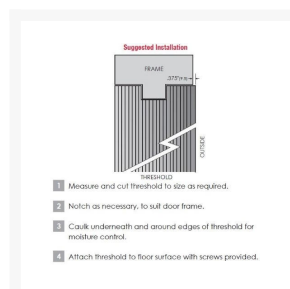

Independent 4 Life

AWS Grooved Low-profile AL Door THR 203 W x 6.4mm H - Choice of Length 914 to 3048mm

From: £107.68
To: £998.40
Inc. VAT

Product Code: 4LA840031

Product Images

Product Options

Width x Height x Length ft / mm

	203 W x 6.4mm H x 3ft / 914mm L	£89.73
	203 W x 6.4mm H x 4ft / 1219mm L	£115.29
	203 W x 6.4mm H x 6ft / 1829mm L	£166.41
	203 W x 6.4mm H x 7ft / 2134mm L	£191.98
	203 W x 6.4mm H x 10ft / 3048mm L	£268.58

Description

203mm wide aluminium door threshold, designed to stand up to the demands of medium duty traffic as well as temperature extremes.

Low flat threshold at only 6.4mm in height.

The 3.2mm thick aluminium allows you to drill and screw the threshold into concrete without the difficulties you are likely to find using lighter materials - such as buckling under heavy loads or loose fixing screws.

- Choice of Length: 914mm (3 ft), 1219mm (4 ft), 1829mm (6 ft), 2134mm (7 ft) and 3048mm (10 ft)
- 203.2mm / 8.0" wide
- Height: 6.4mm (0.25")
- Material: 3.2mm (0.125") thick medium gauge aluminium
- Corrosion: Successfully tested to Grade 4 (240 hours neutral salt spray exposure) in accordance with BS EN 1670:2007 Building Hardware