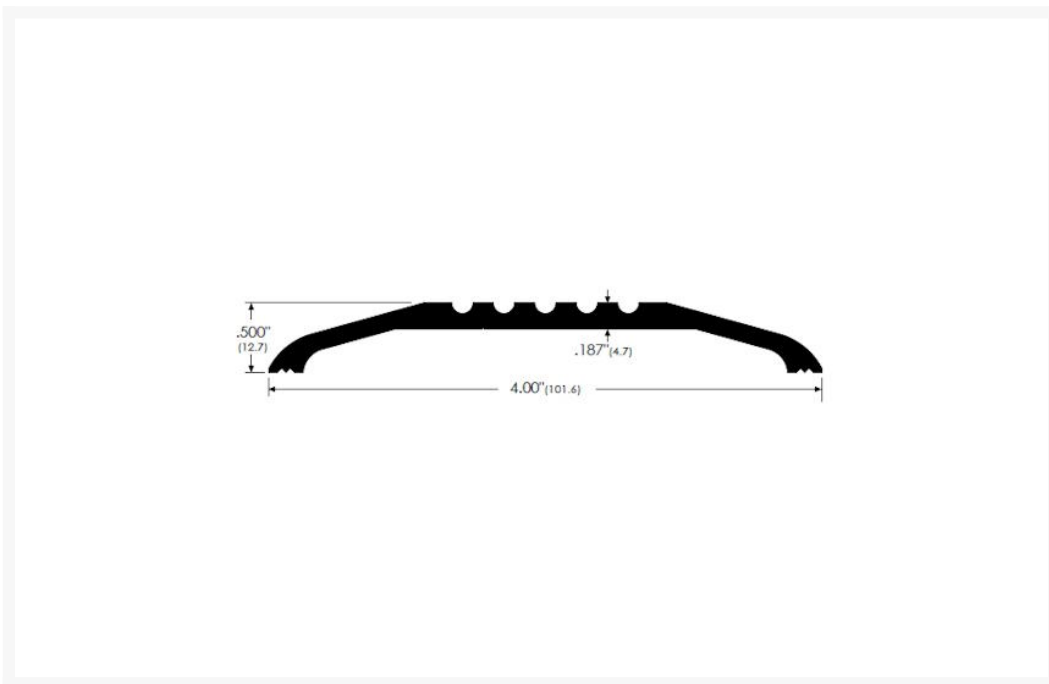

Independent 4 Life

AWS Grooved High Flat Brass Door THR 101.6 W x 12.7 H - Choice of Lengths 914 to 3048mm

From: £287.09
To: £2,793.32
Inc. VAT

Product Code: 4LA840096

Product Images