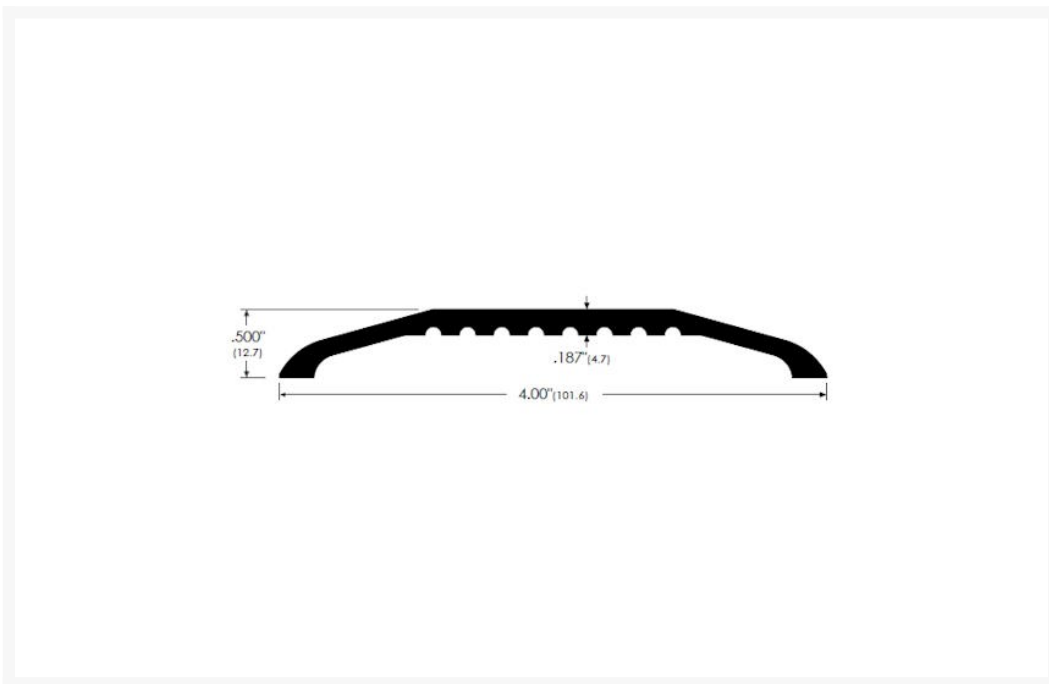

Independent 4 Life

AWS Smooth High Flat AL Door Threshold 101.6 W x 12.7 H - Choice of Length 914 to 3048mm

From: £78.66
To: £708.13
Inc. VAT

Product Code: 4LA840101

Product Images

Product Options

Width x Height x Length (ft / mm)

	101.6 W x 12.7 H x 3ft / 914mm L	£65.55
	101.6 W x 12.7 H x 4ft / 1219mm L	£83.04
	101.6 W x 12.7 H x 6ft / 1829mm L	£118.03
	101.6 W x 12.7 H x 7ft / 2134mm L	£135.53
	101.6 W x 12.7 H x 10ft / 3048mm L	£187.95

Description

Aluminium high flat utility door threshold, designed to stand up to the demands of heavy traffic as well as temperature extremes.

High flat smooth threshold at 12.7mm in height.

The 4.7mm thick aluminium allows you to drill and screw the threshold into concrete without the difficulties you are likely to find using lighter materials - such as buckling under heavy loads or loose fixing screws.

Key benefits:

- Aluminium mill finish
- Smooth top
- Simple to install
- Fixing holes undrilled
- Ideal for commercial and domestic installations
- Non flammable

Technical details:

- Choice of Length: 914mm (3 ft), 1219mm (4 ft), 1829mm (6 ft), 2134mm (7 ft) and 3048mm (10 ft)
- Width: 101.6mm (4")
- Height: 12.7mm (0.5")
- Material: 4.7mm (0.187") thick medium gauge aluminium