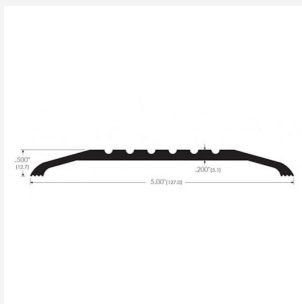

127 W x 12.7 H x 3ft / 914mm L

£67.76

127mm wide x 12.7mm high, heavy duty aluminium mill finished high utility door grooved door threshold. Undrilled. Length 914mm (3 ft).

127 W x 12.7 H x 4ft / 1219mm L

£85.99

127mm wide x 12.7mm high, heavy duty aluminium mill finished high profile flat door saddle threshold, suitable for internal and external doors - 1219mm (4ft) length.

127 W x 12.7 H x 6ft / 1829mm L

£122.45

127mm wide x 12.7mm high, heavy duty aluminium mill finished high profile flat door saddle threshold, suitable for internal and external doors - 1829mm (6ft) length.

127 W x 12.7 H x 7ft / 2134mm L

Technical details:

- Choice of Length: 914mm (3 ft), 1219mm (4 ft), 1829mm (6 ft), 2134mm (7 ft) and 3048mm (10 ft)
- Width: 127mm (5.0")
- Height: 12.7mm (0.500")
- Material: 5.1mm (0.200") thick heavy-gauge aluminium