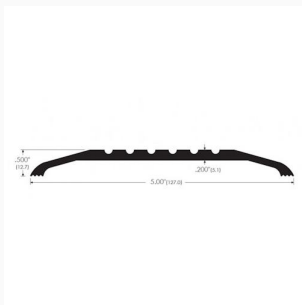

Independent 4 Life

AWS Grooved High Flat AL Door Threshold 127 W x 12.7 H - Choice of Length 914 to 3048mm

From: £81.31
To: £734.67
Inc. VAT

Product Code: 4LA840111

Product Images

Product Options

Width x Height x Length ft / mm

127 W x 12.7 H x 3ft / 914mm L

£67.76

127mm wide x 12.7mm high, heavy duty aluminium mill finished high utility door grooved door threshold. Undrilled. Length 914mm (3 ft).

127 W x 12.7 H x 4ft / 1219mm L

£85.99

127mm wide x 12.7mm high, heavy duty aluminium mill finished high profile flat door saddle threshold, suitable for internal and external doors - 1219mm (4ft) length.

127 W x 12.7 H x 6ft / 1829mm L

Technical details:

- Choice of Length: 914mm (3 ft), 1219mm (4 ft), 1829mm (6 ft), 2134mm (7 ft) and 3048mm (10 ft)
- Width: 127mm (5.0")
- Height: 12.7mm (0.500")
- Material: 5.1mm (0.200") thick heavy-gauge aluminium