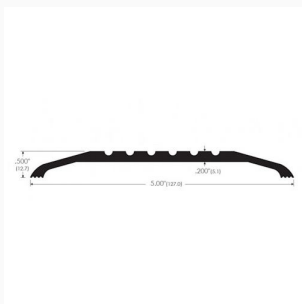

127 W x 12.7 H x 3ft / 914mm L

£67.76

127mm wide x 12.7mm high, heavy duty aluminium mill finished high utility door grooved door threshold. Undrilled. Length 914mm (3 ft).

127 W x 12.7 H x 4ft / 1219mm L

£85.99

127mm wide x 12.7mm high, heavy duty aluminium mill finished high profile flat door saddle threshold, suitable for internal and external doors - 1219mm (4ft) length.

127 W x 12.7 H x 6ft / 1829mm L

£122.45

127mm wide x 12.7mm high, heavy duty aluminium mill finished high profile flat door saddle threshold, suitable for internal and external doors - 1829mm (6ft) length.

127 W x 12.7 H x 7ft / 2134mm L

Technical details:

- Choice of Length: 914mm (3 ft), 1219mm (4 ft), 1829mm (6 ft), 2134mm (7 ft) and 3048mm (10 ft)
- Width: 127mm (5.0")
- Height: 12.7mm (0.500")
- Material: 5.1mm (0.200") thick heavy-gauge aluminium