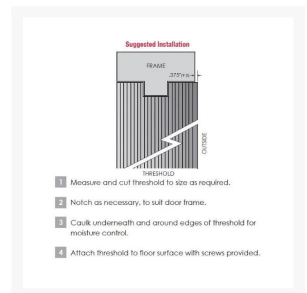

Independent 4 Life

AWS Grooved High Flat AL Door Threshold 127 W x 12.7 H - Choice of Length 914 to 3048mm

From: £81.31
To: £734.67
Inc. VAT

Product Code: 4LA840111

Product Images

Product Options

Width x Height x Length ft / mm

127 W x 12.7 H x 3ft / 914mm L

£67.76

127mm wide x 12.7mm high, heavy duty aluminium mill finished high utility door grooved door threshold. Undrilled. Length 914mm (3 ft).

127 W x 12.7 H x 4ft / 1219mm L

£85.99

127mm wide x 12.7mm high, heavy duty aluminium mill finished high profile flat door saddle threshold, suitable for internal and external doors - 1219mm (4ft) length.

127 W x 12.7 H x 6ft / 1829mm L

Technical details:

- Choice of Length: 914mm (3 ft), 1219mm (4 ft), 1829mm (6 ft), 2134mm (7 ft) and 3048mm (10 ft)
- Width: 127mm (5.0")
- Height: 12.7mm (0.500")
- Material: 5.1mm (0.200") thick heavy-gauge aluminium