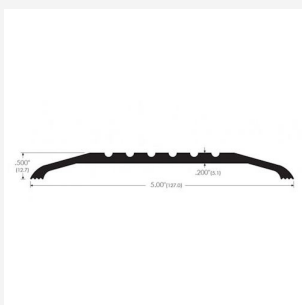

127 W x 12.7 H x 3ft / 914mm L

£67.76

127mm wide x 12.7mm high, heavy duty aluminium mill finished high utility door grooved door threshold. Undrilled. Length 914mm (3 ft).

127 W x 12.7 H x 4ft / 1219mm L

£122.45

127mm wide x 12.7mm high, heavy duty aluminium mill finished high profile flat door saddle threshold, suitable for internal and external doors - 1829mm (6ft) length.

127 W x 12.7 H x 7ft / 2134mm L

£140.69

127mm wide x 12.7mm high, heavy duty aluminium mill finished high profile flat door saddle threshold, suitable for internal and external doors - 2134mm (7ft) length.

127 W x 12.7 H x 10ft / 3048mm L

Technical details:

- Choice of Length: 914mm (3 ft), 1219mm (4 ft), 1829mm (6 ft), 2134mm (7 ft) and 3048mm (10 ft)
- Width: 127mm (5.0")
- Height: 12.7mm (0.500")
- Material: 5.1mm (0.200") thick heavy-gauge aluminium