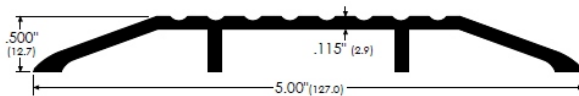

Independent 4 Life

AWS Grooved High Flat AL Door THR, Light Duty 127 W x 12.7mm H - Choice of Length 914 to 3048mm

From: £67.56
To: £597.11
Inc. VAT

Product Code: 4LA840116

Product Images

Product Options

Width x Height x Length ft / mm

127 W x 12.7 H x 3ft / 914mm L

£56.30

127mm wide high flat threshold, 12.7mm high. Aluminium, mill finish. 914mm (3ft) length. For light duty installations.

127 W x 12.7 H x 4ft / 1219mm L

£70.71

127mm wide high flat threshold, 12.7mm high. Aluminium, mill finish. 1219mm (4ft) length. For light duty installations.

127 W x 12.7 H x 6ft / 1829mm L

£99.53

127mm wide high flat threshold, 12.7mm high. Aluminium, mill finish. 1829mm (6ft) length. For light duty installations.

127 W x 12.7 H x 7ft / 2134mm L

£113.94

127mm wide high flat threshold, 12.7mm high. Aluminium, mill finish. 2134mm (7ft) length. For light duty installations.

Technical details:

- Choice of Length: 914mm (3 ft), 1219mm (4 ft), 1829mm (6 ft), 2134mm (7 ft) and 3048mm (10 ft)
- Width: 127mm (5")
- Height: 12.7mm (0.5")
- Material: 2.9mm (0.115") thick aluminium