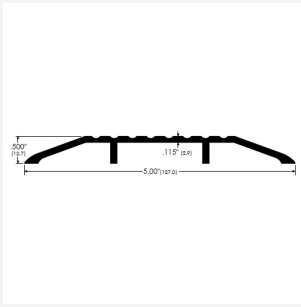

127 W x 12.7 H x 3ft / 914mm L

£56.30

127mm wide high flat threshold, 12.7mm high. Aluminium, mill finish. 914mm (3ft) length. For light duty installations.

127 W x 12.7 H x 4ft / 1219mm L

£70.71

127mm wide high flat threshold, 12.7mm high. Aluminium, mill finish. 1219mm (4ft) length. For light duty installations.

127 W x 12.7 H x 6ft / 1829mm L

£99.53

127mm wide high flat threshold, 12.7mm high. Aluminium, mill finish. 1829mm (6ft) length. For light duty installations.

127 W x 12.7 H x 7ft / 2134mm L

£113.94

127mm wide high flat threshold, 12.7mm high. Aluminium, mill finish. 2134mm (7ft) length. For light duty installations.

127 W x 12.7 H x 10ft / 3048mm L

£157.11

127mm wide high flat threshold, 12.7mm high. Aluminium, mill finish. 3048mm (10ft) length. For light duty installations.

Description

Aluminium high utility grooved door threshold for light duty installations.

Technical details:

- Choice of Length: 914mm (3 ft), 1219mm (4 ft), 1829mm (6 ft), 2134mm (7 ft) and 3048mm (10 ft)
- Width: 127mm (5")
- Height: 12.7mm (0.5")
- Material: 2.9mm (0.115") thick aluminium