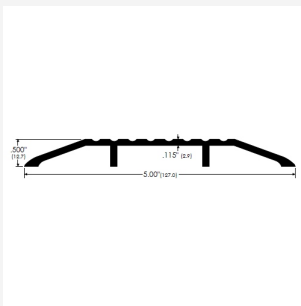

127 W x 12.7 H x 3ft / 914mm L

£56.30

127mm wide high flat threshold, 12.7mm high. Aluminium, mill finish. 914mm (3ft) length. For light duty installations.

127 W x 12.7 H x 4ft / 1219mm L

£70.71

127mm wide high flat threshold, 12.7mm high. Aluminium, mill finish. 1219mm (4ft) length. For light duty installations.

127 W x 12.7 H x 6ft / 1829mm L

£99.53

127mm wide high flat threshold, 12.7mm high. Aluminium, mill finish. 1829mm (6ft) length. For light duty installations.

127 W x 12.7 H x 7ft / 2134mm L

£113.94

127mm wide high flat threshold, 12.7mm high. Aluminium, mill finish. 2134mm (7ft) length. For light duty installations.

127 W x 12.7 H x 10ft / 3048mm L

£157.11

127mm wide high flat threshold, 12.7mm high. Aluminium, mill finish. 3048mm (10ft) length. For light duty installations.

Description

Aluminium high utility grooved door threshold for light duty installations.

Technical details:

- Choice of Length: 914mm (3 ft), 1219mm (4 ft), 1829mm (6 ft), 2134mm (7 ft) and 3048mm (10 ft)
- Width: 127mm (5")
- Height: 12.7mm (0.5")
- Material: 2.9mm (0.115") thick aluminium