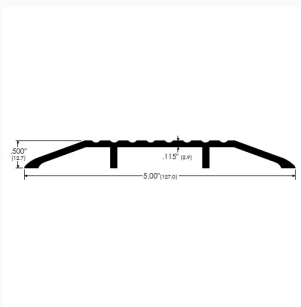

127 W x 12.7 H x 3ft / 914mm L

£56.30

127mm wide high flat threshold, 12.7mm high. Aluminium, mill finish. 914mm (3ft) length. For light duty installations.

127 W x 12.7 H x 4ft / 1219mm L

£70.71

127mm wide high flat threshold, 12.7mm high. Aluminium, mill finish. 1219mm (4ft) length. For light duty installations.

127 W x 12.7 H x 6ft / 1829mm L

£99.53

127mm wide high flat threshold, 12.7mm high. Aluminium, mill finish. 1829mm (6ft) length. For light duty installations.

127 W x 12.7 H x 7ft / 2134mm L

£113.94

127mm wide high flat threshold, 12.7mm high. Aluminium, mill finish. 2134mm (7ft) length. For light duty installations.

127 W x 12.7 H x 10ft / 3048mm L

£157.11

127mm wide high flat threshold, 12.7mm high. Aluminium, mill finish. 3048mm (10ft) length. For light duty installations.

Description

Aluminium high utility grooved door threshold for light duty installations.

Technical details:

- Choice of Length: 914mm (3 ft), 1219mm (4 ft), 1829mm (6 ft), 2134mm (7 ft) and 3048mm (10 ft)
- Width: 127mm (5")
- Height: 12.7mm (0.5")
- Material: 2.9mm (0.115") thick aluminium