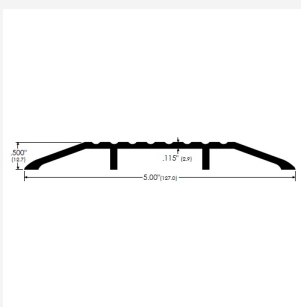

127 W x 12.7 H x 3ft / 914mm L

£56.30

127mm wide high flat threshold, 12.7mm high. Aluminium, mill finish. 914mm (3ft) length. For light duty installations.

127 W x 12.7 H x 4ft / 1219mm L

£70.71

127mm wide high flat threshold, 12.7mm high. Aluminium, mill finish. 1219mm (4ft) length. For light duty installations.

127 W x 12.7 H x 6ft / 1829mm L

£99.53

127mm wide high flat threshold, 12.7mm high. Aluminium, mill finish. 1829mm (6ft) length. For light duty installations.

127 W x 12.7 H x 7ft / 2134mm L

£113.94

127mm wide high flat threshold, 12.7mm high. Aluminium, mill finish. 2134mm (7ft) length. For light duty installations.

127 W x 12.7 H x 10ft / 3048mm L

£157.11

127mm wide high flat threshold, 12.7mm high. Aluminium, mill finish. 3048mm (10ft) length. For light duty installations.

Description

Aluminium high utility grooved door threshold for light duty installations.

Technical details:

- Choice of Length: 914mm (3 ft), 1219mm (4 ft), 1829mm (6 ft), 2134mm (7 ft) and 3048mm (10 ft)
- Width: 127mm (5")
- Height: 12.7mm (0.5")
- Material: 2.9mm (0.115") thick aluminium