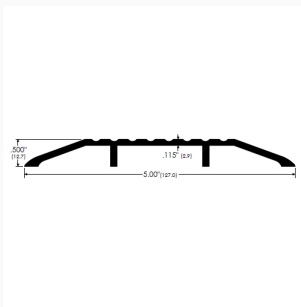

127 W x 12.7 H x 3ft / 914mm L

£56.30

127mm wide high flat threshold, 12.7mm high. Aluminium, mill finish. 914mm (3ft) length. For light duty installations.

127 W x 12.7 H x 4ft / 1219mm L

£70.71

127mm wide high flat threshold, 12.7mm high. Aluminium, mill finish. 1219mm (4ft) length. For light duty installations.

127 W x 12.7 H x 6ft / 1829mm L

£99.53

127mm wide high flat threshold, 12.7mm high. Aluminium, mill finish. 1829mm (6ft) length. For light duty installations.

127 W x 12.7 H x 7ft / 2134mm L

£113.94

127mm wide high flat threshold, 12.7mm high. Aluminium, mill finish. 2134mm (7ft) length. For light duty installations.

127 W x 12.7 H x 10ft / 3048mm L

£157.11

127mm wide high flat threshold, 12.7mm high. Aluminium, mill finish. 3048mm (10ft) length. For light duty installations.

Description

Aluminium high utility grooved door threshold for light duty installations.

Technical details:

- Choice of Length: 914mm (3 ft), 1219mm (4 ft), 1829mm (6 ft), 2134mm (7 ft) and 3048mm (10 ft)
- Width: 127mm (5")
- Height: 12.7mm (0.5")
- Material: 2.9mm (0.115") thick aluminium