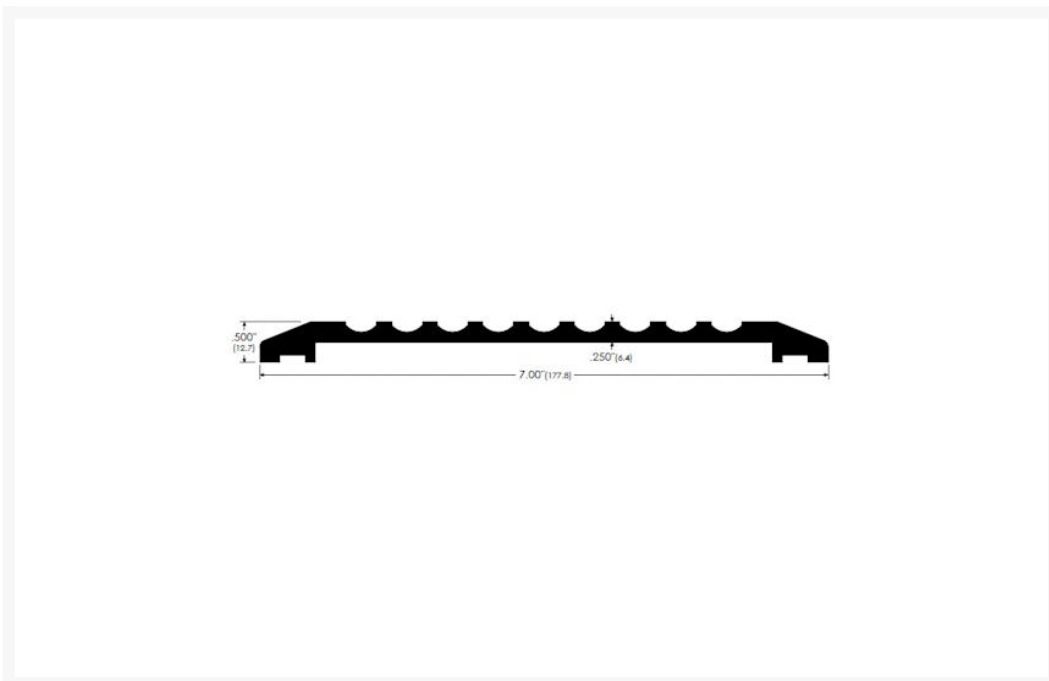

Independent 4 Life

AWS Grooved High Flat AL Door THR, for Floorsprings 177.8 W x 12.7 H - Choice of Length 914 to 3048mm

From: £126.90
To: £1,190.80
Inc. VAT

Product Code: 4LA840126

Product Images

Product Options

Width x Height x Length ft / mm

	177.8 W x 12.7 H x 3ft / 914mm L	£105.75
	177.8 W x 12.7 H x 4ft / 1219mm L	£136.66
	177.8 W x 12.7 H x 6ft / 1829mm L	£198.49
	177.8 W x 12.7 H x 7ft / 2134mm L	£229.40
	177.8 W x 12.7 H x 10ft / 3048mm L	£322.03

Description

Aluminium high utility plain grooved door threshold, for use with floorsprings in new applications.

Constructed from 6.4mm thick aluminium with a 12.7mm height.

Key benefits:

- For internal and external doors

- Heavy duty
- Aluminium mill finish
- Grooved top
- Simple to install
- Fixing holes undrilled
- Ideal for commercial and domestic installations
- Non flammable

Technical details:

- Choice of Length: 914mm (3 ft), 1219mm (4 ft), 1829mm (6 ft), 2134mm (7 ft) and 3048mm (10 ft)
- Width: 177.8mm (7")
- Height: 12.7mm (0.5")
- Material: 6.4mm (0.25") thick aluminium