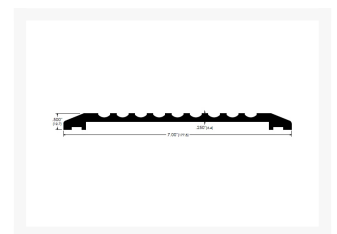

Independent 4 Life

AWS Grooved High Flat AL Door THR, for Floorsprings 177.8 W x 12.7 H - Choice of Length 914 to 3048mm

From: £126.90
To: £1,190.80
Inc. VAT

Product Code: 4LA840126

Product Images

Product Options

Width x Height x Length ft / mm

	177.8 W x 12.7 H x 3ft / 914mm L	£105.75
	177.8 W x 12.7 H x 4ft / 1219mm L	£136.66
	177.8 W x 12.7 H x 6ft / 1829mm L	£198.49
	177.8 W x 12.7 H x 7ft / 2134mm L	£229.40
	177.8 W x 12.7 H x 10ft / 3048mm L	£322.03

Description

Aluminium high utility plain grooved door threshold, for use with floorsprings in new applications.

Constructed from 6.4mm thick aluminium with a 12.7mm height.

Key benefits:

- For internal and external doors

- Heavy duty
- Aluminium mill finish
- Grooved top
- Simple to install
- Fixing holes undrilled
- Ideal for commercial and domestic installations
- Non flammable

Technical details:

- Choice of Length: 914mm (3 ft), 1219mm (4 ft), 1829mm (6 ft), 2134mm (7 ft) and 3048mm (10 ft)
- Width: 177.8mm (7")
- Height: 12.7mm (0.5")
- Material: 6.4mm (0.25") thick aluminium