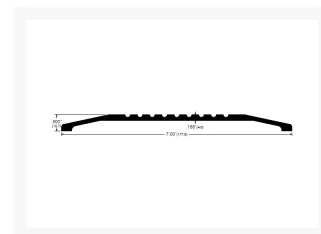

Independent 4 Life

AWS Grooved High Flat AL Door THR, for Floorsprings 177.8 W x 12.7 H - Choice of Length 914 to 3048mm

From: £145.51
To: £1,376.95
Inc. VAT

Product Code: 4LA840131

Product Images

Product Options

Width x Height x Length ft / mm

	177.8 W x 12.7 H x 3ft / 914mm L	£121.26
	177.8 W x 12.7 H x 4ft / 1219mm L	£157.35
	177.8 W x 12.7 H x 6ft / 1829mm L	£229.51
	177.8 W x 12.7 H x 7ft / 2134mm L	£265.60
	177.8 W x 12.7 H x 10ft / 3048mm L	£373.74

Description

Aluminium high utility plain grooved door threshold, for use with floor springs.

High flat grooved threshold at 12.7mm in height, constructed from 4.8mm thick aluminium.

Key benefits:

- For internal and external doors

- Heavy duty use
- Aluminium mill finish
- Grooved top
- Simple to install
- Fixing holes undrilled
- Ideal for commercial and domestic installations
- Non flammable

Technical details:

- Choice of Length: 914mm (3 ft), 1219mm (4 ft), 1829mm (6 ft), 2134mm (7 ft) and 3048mm (10 ft)
- Width: 177.8mm (7")
- Height: 12.7mm (0.5")
- Material: 4.8mm (0.188") thick aluminium