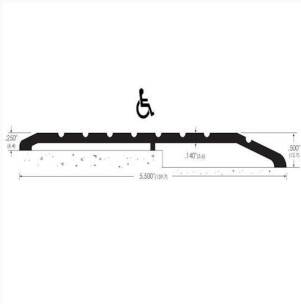

Independent 4 Life

AWS Grooved AL Trans. THR 139.7 W x 6.4 to 12.7mm H - Choice of Length 914 to 3048mm

From: £71.23
To: £633.89
Inc. VAT

Product Code: 4LA840176

Product Images

Product Options

Width x Transition rise height x Length (ft / mm)

139.7 W x 6.4 to 12.7mm H x 3ft / 914mm L

£59.36

139.7mm wide transition threshold, 6.4mm high one side, 12.7mm high other side. Aluminium, mill finish. 914mm (3ft) length.

139.7 W x 6.4 to 12.7mm H x 4ft / 1219mm L

£74.80

139.7mm wide transition threshold, 6.4mm high one side, 12.7mm high other side. Aluminium, mill finish. 1219mm (4ft) length.

139.7 W x 6.4 to 12.7mm H x 6ft / 1829mm L

£105.66

139.7mm wide transition threshold, 6.4mm high one side, 12.7mm high other side. Aluminium, mill finish. 1829mm (6ft) length.

139.7 W x 6.4 to 12.7mm H x 7ft / 2134mm L

£121.09

139.7mm wide transition threshold, 6.4mm high one side, 12.7mm high other side. Aluminium, mill finish. 2134mm (7ft) length.

139.7 W x 6.4 to 12.7mm H x 10ft / 3048mm L