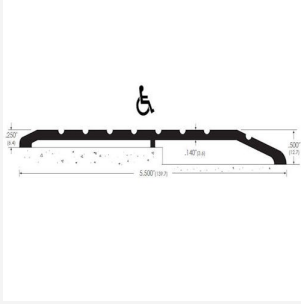

Independent 4 Life

AWS Grooved AL Trans. THR 139.7 W x 6.4 to 12.7mm H - Choice of Length 914 to 3048mm

From: £71.23
To: £633.89
Inc. VAT

Product Code: 4LA840176

Product Images

Product Options

Width x Transition rise height x Length (ft / mm)

139.7 W x 6.4 to 12.7mm H x 3ft / 914mm L

£59.36

139.7mm wide transition threshold, 6.4mm high one side, 12.7mm high other side. Aluminium, mill finish. 914mm (3ft) length.

139.7 W x 6.4 to 12.7mm H x 4ft / 1219mm L

£74.80

139.7mm wide transition threshold, 6.4mm high one side, 12.7mm high other side. Aluminium, mill finish. 1219mm (4ft) length.

139.7 W x 6.4 to 12.7mm H x 6ft / 1829mm L

£105.66

139.7mm wide transition threshold, 6.4mm high one side, 12.7mm high other side. Aluminium, mill finish. 1829mm (6ft) length.

139.7 W x 6.4 to 12.7mm H x 7ft / 2134mm L

£121.09

139.7mm wide transition threshold, 6.4mm high one side, 12.7mm high other side. Aluminium, mill finish. 2134mm (7ft) length.

139.7 W x 6.4 to 12.7mm H x 10ft / 3048mm L