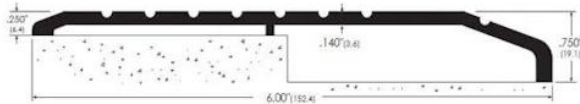

Product Images