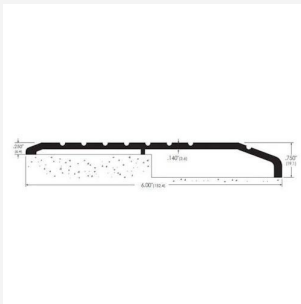

## Width x Transition rise height x Length (ft / mm)

**152.4 W x 6.4 to 19.1mm H x 3ft / 914mm L**

£66.44

152.4mm wide transition threshold, 6.4mm high one side, 19.1mm high other side. Aluminium, mill finish. 914mm ( 3ft ) length.

**152.4 W x 6.4 to 19.1mm H x 4ft / 1219mm L**

£84.24

152.4mm wide transition threshold, 6.4mm high one side, 19.1mm high other side. Aluminium, mill finish. 1219mm ( 4ft ) length.

**152.4 W x 6.4 to 19.1mm H x 6ft / 1829mm L**

£119.81

152.4mm wide transition threshold, 6.4mm high one side, 19.1mm high other side. Aluminium, mill finish. 1829mm ( 6ft ) length.

**152.4 W x 6.4 to 19.1mm H x 7ft / 2134mm L**

£137.60

152.4mm wide transition threshold, 6.4mm high one side, 19.1mm high other side. Aluminium, mill finish. 2134mm ( 7ft ) length.

### Technical details:

- Choice of Length: 914mm (3 ft), 1219mm (4 ft), 1829mm (6 ft), 2134mm (7 ft) and 3048mm (10 ft)
- Width: 152.4mm (6")
- Height: 6.4mm (0.25") on one side, 19.1mm (0.75") on the other
- Material: 3.6mm (0.14") thick medium gauge aluminium