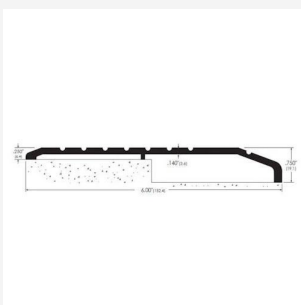

**152.4 W x 6.4 to 19.1mm H x 4ft / 1219mm L**

£84.24

152.4mm wide transition threshold, 6.4mm high one side, 19.1mm high other side. Aluminium, mill finish. 1219mm ( 4ft ) length.

**152.4 W x 6.4 to 19.1mm H x 6ft / 1829mm L**

£119.81

152.4mm wide transition threshold, 6.4mm high one side, 19.1mm high other side. Aluminium, mill finish. 1829mm ( 6ft ) length.

**152.4 W x 6.4 to 19.1mm H x 7ft / 2134mm L**

£137.60

152.4mm wide transition threshold, 6.4mm high one side, 19.1mm high other side. Aluminium, mill finish. 2134mm ( 7ft ) length.

**152.4 W x 6.4 to 19.1mm H x 10ft / 3048mm L**

£190.93

152.4mm wide transition threshold, 6.4mm high one side, 19.1mm high other side. Aluminium, mill finish. 3048mm / 10ft length.

### Technical details:

- Choice of Length: 914mm (3 ft), 1219mm (4 ft), 1829mm (6 ft), 2134mm (7 ft) and 3048mm (10 ft)
- Width: 152.4mm (6")
- Height: 6.4mm (0.25") on one side, 19.1mm (0.75") on the other
- Material: 3.6mm (0.14") thick medium gauge aluminium