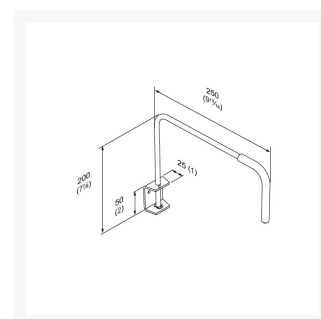

Independent 4 Life

Pressalit Safety Lock for SCT 1000, 2000 & 3000 Shower Change Tables

£86.58 Inc. VAT

Product Code: R8485

Product Images

Description

Pressalit safety lock for wall-mounting. Designed for securing the Pressalit SCT 1000, 2000 and 3000 showering and changing tables back to the wall.

Key benefits:

- Safety lock for SCT 1000, 2000 and 3000 shower change tables

- Used for keeping the table in folded-up position
- Ideal for commercial applications
- Width (mm): 250
- For retro-fitting
- The safety lock should be fitted at the centre line of the changing table
- See the PDF download for the installation dimensions and instructions
- Fixing kit for brick walls included