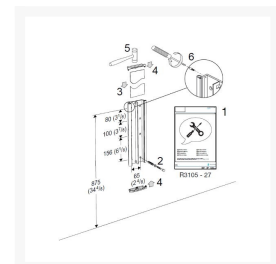

Independent 4 Life

Pressalit PLUS Wall Track, Grooved, 400mm for Right Hand Operated Support Arms - Anthracite Grey

£91.68 Inc. VAT

Product Code: R9874112

Product Images

Description

Pressalit PLUS 400mm grooved wall track for vertical mounting, allows for right hand operated Pressalit support arms to be removed for deployment elsewhere.

Key benefits:

- Products can be removed for deployment elsewhere
- Adjustable height track for standing sitting transfer for e.g. - different user requirements
- Elimination for need to adapt bathroom to different user requirements - future proof arrangement
- For right Hand operated support arms
- Vertical grooved wall track
- The front cover plate conceals mounting bolts and any cables
- Anthracite grey colour cover plate
- Note: The support arm are not included, please order these separately

Technical specification:

- Right hand operated
- Length (mm): 424
- Track depth (mm): 33
- Height adjustment range for support arm (mm): 240
- Materials: Wall track is primarily made of 10-micrometre anodized aluminium
- Materials: Cover plate is made of polystyrene and the ends of the track are capped with ABS polymer

Additional Information

Manufacturer	Pressalit
Length (mm)	400
Track Type	Vertical
Colour	Anthracite Grey