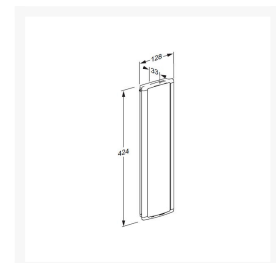

Independent 4 Life

Pressalit PLUS Wall Track, Grooved, 400mm for Right Hand Operated Support Arms - Anthracite Grey

£91.68 Inc. VAT

Product Code: R9874112

Product Images

Description

Pressalit PLUS 400mm grooved wall track for vertical mounting, allows for right hand operated Pressalit support arms to be removed for deployment elsewhere.

Key benefits:

- Products can be removed for deployment elsewhere
- Adjustable height track for standing sitting transfer for e.g. - different user requirements
- Elimination for need to adapt bathroom to different user requirements - future proof arrangement
- For right Hand operated support arms
- Vertical grooved wall track
- The front cover plate conceals mounting bolts and any cables
- Anthracite grey colour cover plate
- Note: The support arm are not included, please order these separately

Technical specification:

- Right hand operated
- Length (mm): 424
- Track depth (mm): 33
- Height adjustment range for support arm (mm): 240
- Materials: Wall track is primarily made of 10-micrometre anodized aluminium
- Materials: Cover plate is made of polystyrene and the ends of the track are capped with ABS polymer

Additional Information

Manufacturer	Pressalit
Length (mm)	400
Track Type	Vertical
Colour	Anthracite Grey