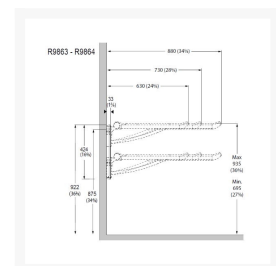

Independent 4 Life

Pressalit PLUS Wall Track, Grooved, 400mm for Right Hand Operated Support Arms - Anthracite Grey

£91.68 Inc. VAT

Product Code: R9874112

Product Images

Description

Pressalit PLUS 400mm grooved wall track for vertical mounting, allows for right hand operated Pressalit support arms to be removed for deployment elsewhere.

Key benefits:

- Products can be removed for deployment elsewhere
- Adjustable height track for standing sitting transfer for e.g. - different user requirements
- Elimination for need to adapt bathroom to different user requirements - future proof arrangement
- For right Hand operated support arms
- Vertical grooved wall track
- The front cover plate conceals mounting bolts and any cables
- Anthracite grey colour cover plate
- Note: The support arm are not included, please order these separately

Technical specification:

- Right hand operated
- Length (mm): 424
- Track depth (mm): 33
- Height adjustment range for support arm (mm): 240
- Materials: Wall track is primarily made of 10-micrometre anodized aluminium
- Materials: Cover plate is made of polystyrene and the ends of the track are capped with ABS polymer

Additional Information

Manufacturer	Pressalit
Length (mm)	400
Track Type	Vertical
Colour	Anthracite Grey