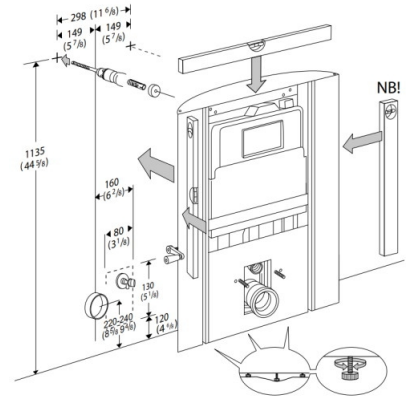

Product Images