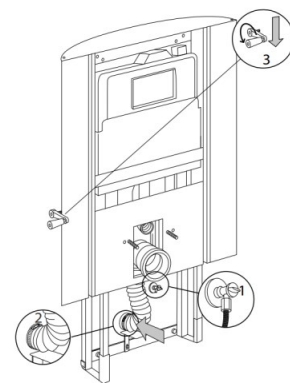

Product Images