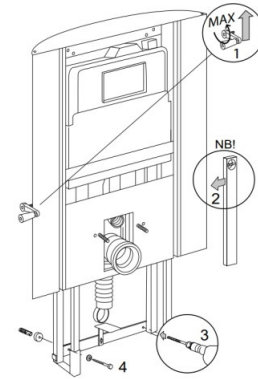

Product Images