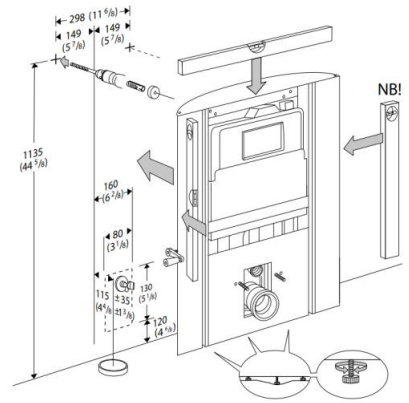

Product Images