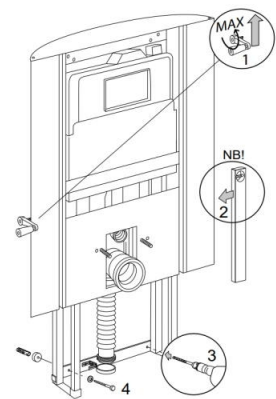

Product Images