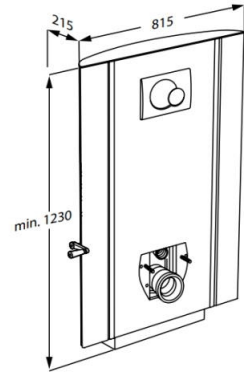

Product Images