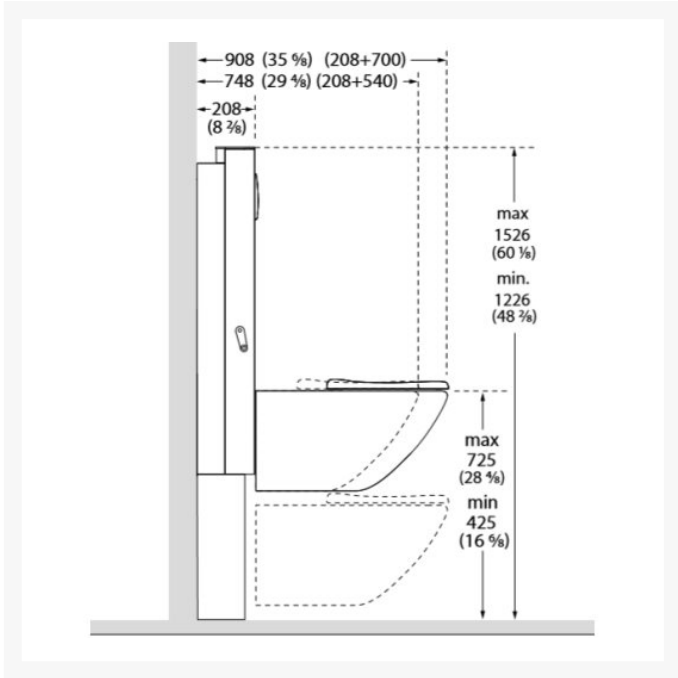

Independent 4 Life

£3,601.80 Inc. VAT

Pressalit SELECT TL1 Toilet Lifter, Manually Height ADJ, Crank Handle, Floor Outlet - Choice of Colour

Product Code: R8012xxx

Product Images

Product Options

Colour	Price Inc. VAT
Pressalit White 000	£3,601.80
Pressalit Anthracite 112	£3,601.80

Description

Manual height adjustable toilet lifter from the Pressalit SELECT range.

The toilet can be adjusted 300mm with a side mounted crank handle, from 425mm to 725mm in height, so the height can always be perfectly matched to mobility aids such as a wheelchair.

Includes a concealed cistern with dual flushing system pre-set at 3/6 litres with a cover available in a choice of colours.

This version has no support arms and has a floor waste outlet.

Key benefits:

- SELECT TL1 toilet lifter, manually height adjustable with a crank handle
- The toilet can be raised and lowered 300mm using the crank handle
- The crank handle can be positioned on either side of the lifter – without the need for tools
- It is possible to adjust the height of the toilet lifter using an electric drill as an alternative to the crank handle
- Designed with a minimum of grooves, slots and holes makes cleaning fast and effective
- Geberit cistern with dual flushing system pre-set at 3/6 litres

- Toilet lifter WC pan fixings 180mm c/c
- Compatible with the Pressalit Wall hung toilet pans with a 540mm or 700mm projection

Technical details:

- Overall width (mm): 555
- Overall depth (mm): 215
- Height Min-Max (mm): 1230-1530
- Height adjustment (mm): 300
- Height adjustment range (mm): 425-725
- Geberit cistern with dual flushing system preset at 3/6 litres
- Geberit dual flushing plate, surface mounted
- Floor waste outlet
- Weight (kg): 72.3
- Maximum user weight (kg): 200
- Maximum load, including user mass and accessories (kg): 235