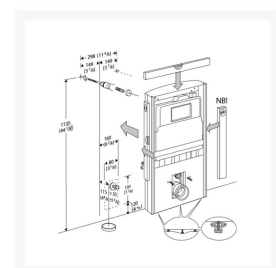

Independent 4 Life

£3,601.80 Inc. VAT

Pressalit SELECT TL1 Toilet Lifter, Manually Height ADJ, Crank Handle, Floor Outlet - Choice of Colour

Product Code: R8012xxx

Product Images

Product Options

Colour	Price Inc. VAT
Pressalit White 000	£3,601.80
Pressalit Anthracite 112	£3,601.80

Description

Manual height adjustable toilet lifter from the Pressalit SELECT range.

The toilet can be adjusted 300mm with a side mounted crank handle, from 425mm to 725mm in height, so the height can always be perfectly matched to mobility aids such as a wheelchair.

Includes a concealed cistern with dual flushing system pre-set at 3/6 litres with a cover available in a choice of colours.

This version has no support arms and has a floor waste outlet.

Key benefits:

- SELECT TL1 toilet lifter, manually height adjustable with a crank handle
- The toilet can be raised and lowered 300mm using the crank handle
- The crank handle can be positioned on either side of the lifter – without the need for tools
- It is possible to adjust the height of the toilet lifter using an electric drill as an alternative to the crank handle
- Designed with a minimum of grooves, slots and holes makes cleaning fast and effective
- Geberit cistern with dual flushing system pre-set at 3/6 litres

- Toilet lifter WC pan fixings 180mm c/c
- Compatible with the Pressalit Wall hung toilet pans with a 540mm or 700mm projection

Technical details:

- Overall width (mm): 555
- Overall depth (mm): 215
- Height Min-Max (mm): 1230-1530
- Height adjustment (mm): 300
- Height adjustment range (mm): 425-725
- Geberit cistern with dual flushing system preset at 3/6 litres
- Geberit dual flushing plate, surface mounted
- Floor waste outlet
- Weight (kg): 72.3
- Maximum user weight (kg): 200
- Maximum load, including user mass and accessories (kg): 235