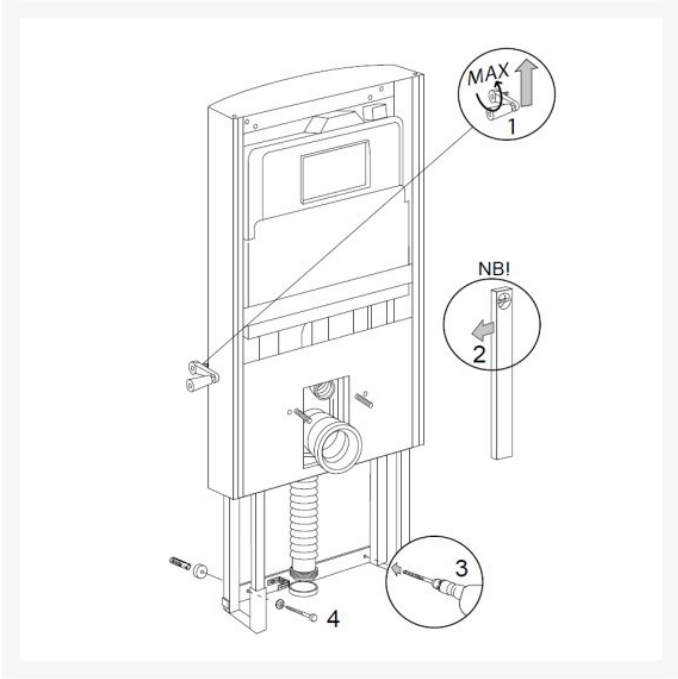

Independent 4 Life

£3,601.80 Inc. VAT

Pressalit SELECT TL1 Toilet Lifter, Manually Height ADJ, Crank Handle, Floor Outlet - Choice of Colour

Product Code: R8012xxx

Product Images

Product Options

Colour	Price Inc. VAT
Pressalit White 000	£3,601.80
Pressalit Anthracite 112	£3,601.80

Description

Manual height adjustable toilet lifter from the Pressalit SELECT range.

The toilet can be adjusted 300mm with a side mounted crank handle, from 425mm to 725mm in height, so the height can always be perfectly matched to mobility aids such as a wheelchair.

Includes a concealed cistern with dual flushing system pre-set at 3/6 litres with a cover available in a choice of colours.

This version has no support arms and has a floor waste outlet.

Key benefits:

- SELECT TL1 toilet lifter, manually height adjustable with a crank handle
- The toilet can be raised and lowered 300mm using the crank handle
- The crank handle can be positioned on either side of the lifter – without the need for tools
- It is possible to adjust the height of the toilet lifter using an electric drill as an alternative to the crank handle
- Designed with a minimum of grooves, slots and holes makes cleaning fast and effective
- Geberit cistern with dual flushing system pre-set at 3/6 litres

- Toilet lifter WC pan fixings 180mm c/c
- Compatible with the Pressalit Wall hung toilet pans with a 540mm or 700mm projection

Technical details:

- Overall width (mm): 555
- Overall depth (mm): 215
- Height Min-Max (mm): 1230-1530
- Height adjustment (mm): 300
- Height adjustment range (mm): 425-725
- Geberit cistern with dual flushing system preset at 3/6 litres
- Geberit dual flushing plate, surface mounted
- Floor waste outlet
- Weight (kg): 72.3
- Maximum user weight (kg): 200
- Maximum load, including user mass and accessories (kg): 235