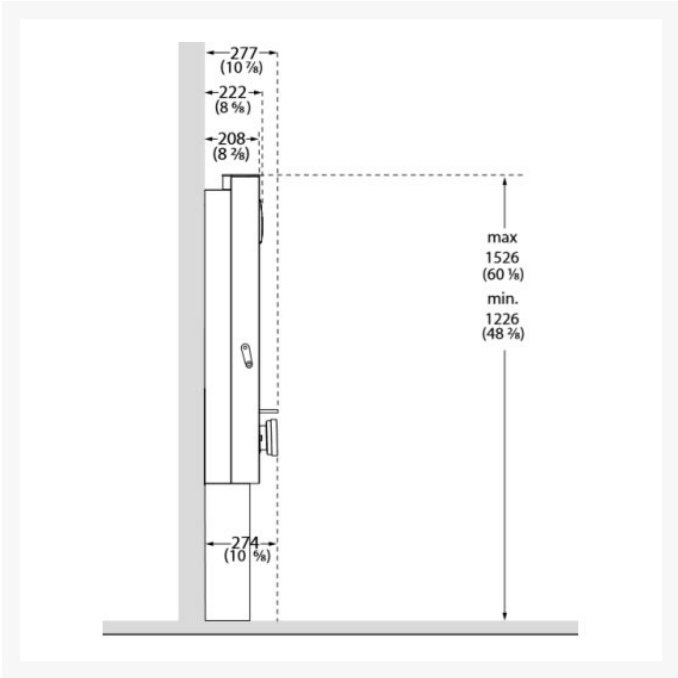

Independent 4 Life

£3,601.80 Inc. VAT

Pressalit SELECT TL1 Toilet Lifter, Manually Height ADJ, Crank Handle, Floor Outlet - Choice of Colour

Product Code: R8012xxx

Product Images

Product Options

Colour	Price Inc. VAT
Pressalit White 000	£3,601.80
Pressalit Anthracite 112	£3,601.80

Description

Manual height adjustable toilet lifter from the Pressalit SELECT range.

The toilet can be adjusted 300mm with a side mounted crank handle, from 425mm to 725mm in height, so the height can always be perfectly matched to mobility aids such as a wheelchair.

Includes a concealed cistern with dual flushing system pre-set at 3/6 litres with a cover available in a choice of colours.

This version has no support arms and has a floor waste outlet.

Key benefits:

- SELECT TL1 toilet lifter, manually height adjustable with a crank handle
- The toilet can be raised and lowered 300mm using the crank handle
- The crank handle can be positioned on either side of the lifter – without the need for tools
- It is possible to adjust the height of the toilet lifter using an electric drill as an alternative to the crank handle
- Designed with a minimum of grooves, slots and holes makes cleaning fast and effective
- Geberit cistern with dual flushing system pre-set at 3/6 litres

- Toilet lifter WC pan fixings 180mm c/c
- Compatible with the Pressalit Wall hung toilet pans with a 540mm or 700mm projection

Technical details:

- Overall width (mm): 555
- Overall depth (mm): 215
- Height Min-Max (mm): 1230-1530
- Height adjustment (mm): 300
- Height adjustment range (mm): 425-725
- Geberit cistern with dual flushing system preset at 3/6 litres
- Geberit dual flushing plate, surface mounted
- Floor waste outlet
- Weight (kg): 72.3
- Maximum user weight (kg): 200
- Maximum load, including user mass and accessories (kg): 235