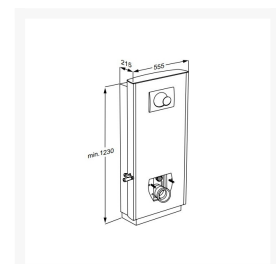

Independent 4 Life

£3,601.80 Inc. VAT

Pressalit SELECT TL1 Toilet Lifter, Manually Height ADJ, Crank Handle, Floor Outlet - Choice of Colour

Product Code: R8012xxx

Product Images

Product Options

Colour	Price Inc. VAT
Pressalit White 000	£3,601.80
Pressalit Anthracite 112	£3,601.80

Description

Manual height adjustable toilet lifter from the Pressalit SELECT range.

The toilet can be adjusted 300mm with a side mounted crank handle, from 425mm to 725mm in height, so the height can always be perfectly matched to mobility aids such as a wheelchair.

Includes a concealed cistern with dual flushing system pre-set at 3/6 litres with a cover available in a choice of colours.

This version has no support arms and has a floor waste outlet.

Key benefits:

- SELECT TL1 toilet lifter, manually height adjustable with a crank handle
- The toilet can be raised and lowered 300mm using the crank handle
- The crank handle can be positioned on either side of the lifter – without the need for tools
- It is possible to adjust the height of the toilet lifter using an electric drill as an alternative to the crank handle
- Designed with a minimum of grooves, slots and holes makes cleaning fast and effective
- Geberit cistern with dual flushing system pre-set at 3/6 litres

- Toilet lifter WC pan fixings 180mm c/c
- Compatible with the Pressalit Wall hung toilet pans with a 540mm or 700mm projection

Technical details:

- Overall width (mm): 555
- Overall depth (mm): 215
- Height Min-Max (mm): 1230-1530
- Height adjustment (mm): 300
- Height adjustment range (mm): 425-725
- Geberit cistern with dual flushing system preset at 3/6 litres
- Geberit dual flushing plate, surface mounted
- Floor waste outlet
- Weight (kg): 72.3
- Maximum user weight (kg): 200
- Maximum load, including user mass and accessories (kg): 235