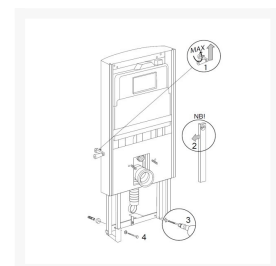

Independent 4 Life

Pressalit SELECT TL1 Toilet Lifter, Manually Height ADJ, Crank Handle, Wall Outlet - Choice of Colour

£3,601.80 Inc. VAT

Product Code: R8022xxx

Product Images

Product Options

Colour	Price Inc. VAT
Pressalit White 000	£3,601.80
Pressalit Anthracite 112	£3,601.80

Description

Manual height adjustable toilet lifter from the Pressalit SELECT range.

The toilet can be adjusted 300mm with a side mounted crank handle, from 425mm to 725mm in height, so the height can always be perfectly matched to mobility aids such as a wheelchair.

- SELECT TL1 toilet lifter, manually height adjustable with a crank handle
- The toilet can be raised and lowered 300mm using the crank handle
- The crank handle can be positioned on either side of the lifter – without the need for tools
- It is possible to adjust the height of the toilet lifter using an electric drill as an alternative to the crank handle
- Designed with a minimum of grooves, slots and holes makes cleaning fast and effective
- Geberit cistern with dual flushing system pre-set at 3/6 litres

- Overall width (mm): 555
- Overall depth (mm): 215
- Height Min-Max (mm): 1230-1530
- Height adjustment (mm): 300
- Height adjustment range (mm): 425-725
- Geberit cistern with dual flushing system preset at 3/6 litres
- Geberit dual flushing plate, surface mounted
- Wall / rear waste outlet
- Weight (kg): 72.3
- Maximum user weight (kg): 200
- Maximum load, including user mass and accessories (kg): 235