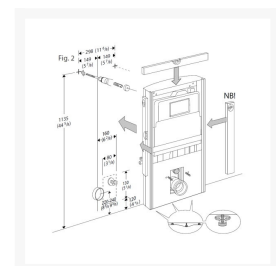

Product Images