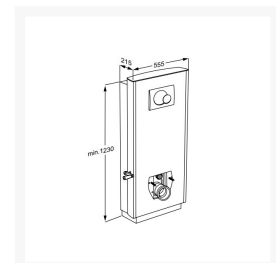

Independent 4 Life

Pressalit SELECT TL1 Toilet Lifter, Manually Height ADJ, Crank Handle, Wall Outlet - Choice of Colour

£3,601.80 Inc. VAT

Product Code: R8022xxx

Product Images

Product Options

Colour	Price Inc. VAT
Pressalit White 000	£3,601.80
Pressalit Anthracite 112	£3,601.80

Description

Manual height adjustable toilet lifter from the Pressalit SELECT range.

The toilet can be adjusted 300mm with a side mounted crank handle, from 425mm to 725mm in height, so the height can always be perfectly matched to mobility aids such as a wheelchair.

- Overall width (mm): 555
- Overall depth (mm): 215
- Height Min-Max (mm): 1230-1530
- Height adjustment (mm): 300
- Height adjustment range (mm): 425-725
- Geberit cistern with dual flushing system preset at 3/6 litres
- Geberit dual flushing plate, surface mounted
- Wall / rear waste outlet
- Weight (kg): 72.3
- Maximum user weight (kg): 200
- Maximum load, including user mass and accessories (kg): 235