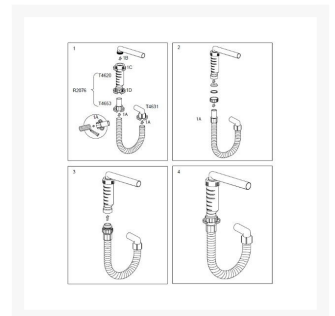

## Description

Pressalit R2076 HepVo in-line trap. Can be mounted vertically or horizontally.

Suitable for use with PLUS washbasin brackets and the SELECT washbasin lifters.

HepVo in-line trap is unique - it helps maintain the pressure balance in the drain installation.

Connects to the horizontal wastewater elbow from basin waste and to the flexible wastewater hose.

### Key benefits:

- Prevents odours from the drainage system
- Can be mounted vertically or horizontally
- Works without water
- White in colour

**Installation:**

- Shorten the flexible hose if necessary
- Apply the attached sealing compound to the ends of the clean flexible hose
- Screw on the connecting pieces T4653 and T4631 to the ends of the tube
- Spread out the compound within 15 minutes
- The sealing compound hardens in 24 hours