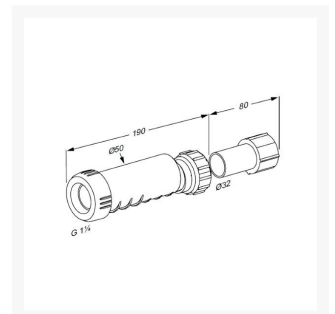

## Description

Pressalit R2076 HepVo in-line trap. Can be mounted vertically or horizontally.

Suitable for use with PLUS washbasin brackets and the SELECT washbasin lifters.

HepVo in-line trap is unique - it helps maintain the pressure balance in the drain installation.

Connects to the horizontal wastewater elbow from basin waste and to the flexible wastewater hose.