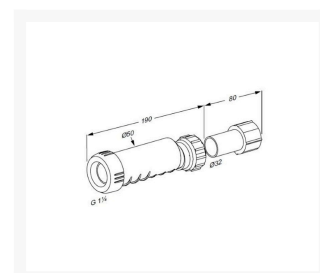

Independent 4 Life

Pressalit HepVo in-line Trap - White

£87.96 Inc. VAT

Product Code: R2076

Product Images

Description

Pressalit R2076 HepVo in-line trap. Can be mounted vertically or horizontally.

Suitable for use with PLUS washbasin brackets and the SELECT washbasin lifters.

HepVo in-line trap is unique - it helps maintain the pressure balance in the drain installation.

Connects to the horizontal wastewater elbow from basin waste and to the flexible wastewater hose.

Key benefits:

- Prevents odours from the drainage system
- Can be mounted vertically or horizontally
- Works without water
- White in colour

Installation:

- Shorten the flexible hose if necessary
- Apply the attached sealing compound to the ends of the clean flexible hose
- Screw on the connecting pieces T4653 and T4631 to the ends of the tube
- Spread out the compound within 15 minutes
- The sealing compound hardens in 24 hours