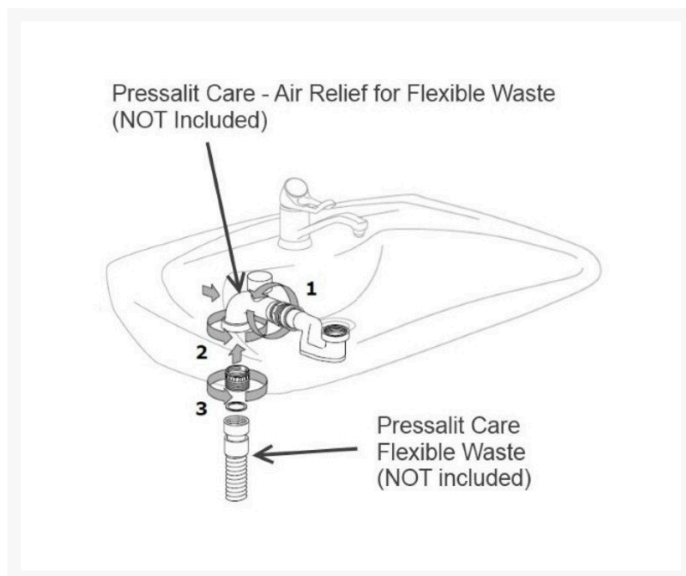

Independent 4 Life

Pressalit Shallow Water Trap

£82.26 Inc. VAT

Product Code: R2058

Product Images

Description

Pressalit R2058 shallow water trap for use with PLUS wash basin brackets and MATRIX height adjustable wash basin brackets.

- Shallow water trap for preventing foul odours escaping
- With adaptor and reduction fittings
- Suitable for PLUS wash basin brackets and MATRIX height adjustable wash basin brackets
- Note: Supplied as standard with MATRIX wash basin brackets

Designed to be used with Pressalit Flexible Wastes - Order separately

- Product Code: R2071 - 700mm Flexible Waste with 500mm Hot and Cold feed pipes
- Product Code: R2075 - 700mm Flexible Waste with 700mm Hot and Cold feed pipes
- Product Code: R2077 - 900mm Flexible Waste with 900mm Hot and Cold feed pipes
- Product Code: R2074 - 1500mm Flexible Waste with 1200mm Hot and Cold feed pipes