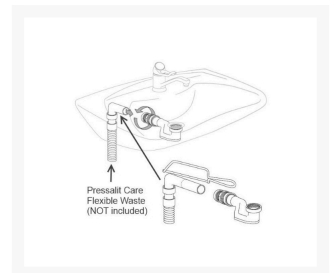

Independent 4 Life

Pressalit Shallow Water Trap

£82.26 Inc. VAT

Product Code: R2058

Product Images

Description

Pressalit R2058 shallow water trap for use with PLUS wash basin brackets and MATRIX height adjustable wash basin brackets.

- Shallow water trap for preventing foul odours escaping
- With adaptor and reduction fittings
- Suitable for PLUS wash basin brackets and MATRIX height adjustable wash basin brackets
- Note: Supplied as standard with MATRIX wash basin brackets

Designed to be used with Pressalit Flexible Wastes - Order separately

- Product Code: R2071 - 700mm Flexible Waste with 500mm Hot and Cold feed pipes
- Product Code: R2075 - 700mm Flexible Waste with 700mm Hot and Cold feed pipes
- Product Code: R2077 - 900mm Flexible Waste with 900mm Hot and Cold feed pipes
- Product Code: R2074 - 1500mm Flexible Waste with 1200mm Hot and Cold feed pipes