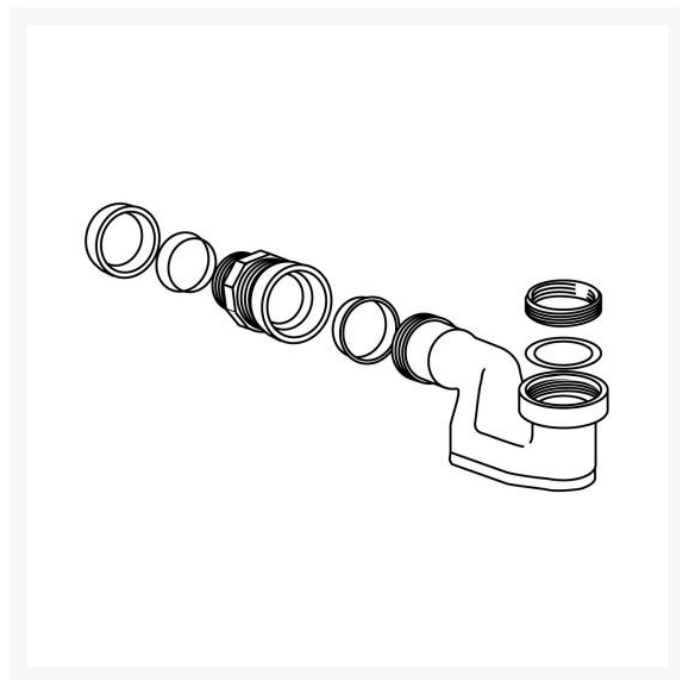

Independent 4 Life

Pressalit Shallow Water Trap

£77.58 Inc. VAT

Product Code: R2058

Product Images

Description

Pressalit R2058 shallow water trap for use with PLUS wash basin brackets and MATRIX height adjustable wash basin brackets.

- Shallow water trap for preventing foul odours escaping
- With adaptor and reduction fittings
- Suitable for PLUS wash basin brackets and MATRIX height adjustable wash basin brackets
- Note: Supplied as standard with MATRIX wash basin brackets

Designed to be used with Pressalit Flexible Wastes - Order separately

- Product Code: R2071 - 700mm Flexible Waste with 500mm Hot and Cold feed pipes
- Product Code: R2075 - 700mm Flexible Waste with 700mm Hot and Cold feed pipes
- Product Code: R2077 - 900mm Flexible Waste with 900mm Hot and Cold feed pipes
- Product Code: R2074 - 1500mm Flexible Waste with 1200mm Hot and Cold feed pipes

Warranty:

- 5 year manufacturer warranty

Additional Information

Manufacturer	Pressalit
Component	Shallow Trap