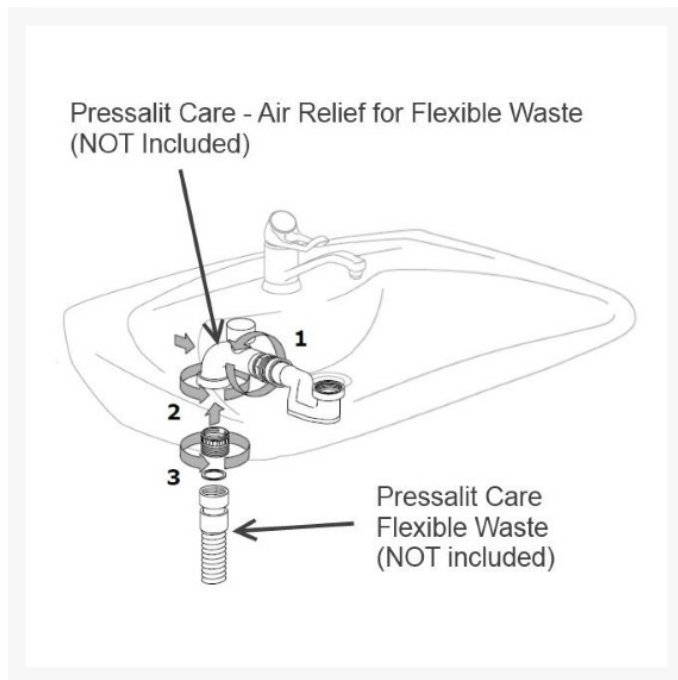

Independent 4 Life

Pressalit Shallow Water Trap

£77.58 Inc. VAT

Product Code: R2058

Product Images

Description

Pressalit R2058 shallow water trap for use with PLUS wash basin brackets and MATRIX height adjustable wash basin brackets.

- Shallow water trap for preventing foul odours escaping
- With adaptor and reduction fittings
- Suitable for PLUS wash basin brackets and MATRIX height adjustable wash basin brackets
- Note: Supplied as standard with MATRIX wash basin brackets

Designed to be used with Pressalit Flexible Wastes - Order separately

- Product Code: R2071 - 700mm Flexible Waste with 500mm Hot and Cold feed pipes
- Product Code: R2075 - 700mm Flexible Waste with 700mm Hot and Cold feed pipes
- Product Code: R2077 - 900mm Flexible Waste with 900mm Hot and Cold feed pipes
- Product Code: R2074 - 1500mm Flexible Waste with 1200mm Hot and Cold feed pipes