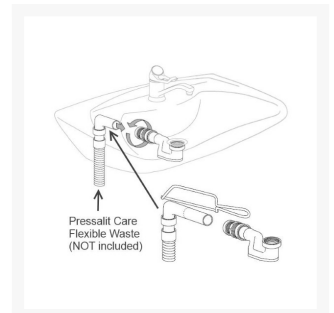

Independent 4 Life

Pressalit Shallow Water Trap

£77.58 Inc. VAT

Product Code: R2058

Product Images

Description

Pressalit R2058 shallow water trap for use with PLUS wash basin brackets and MATRIX height adjustable wash basin brackets.

- Shallow water trap for preventing foul odours escaping
- With adaptor and reduction fittings
- Suitable for PLUS wash basin brackets and MATRIX height adjustable wash basin brackets
- Note: Supplied as standard with MATRIX wash basin brackets