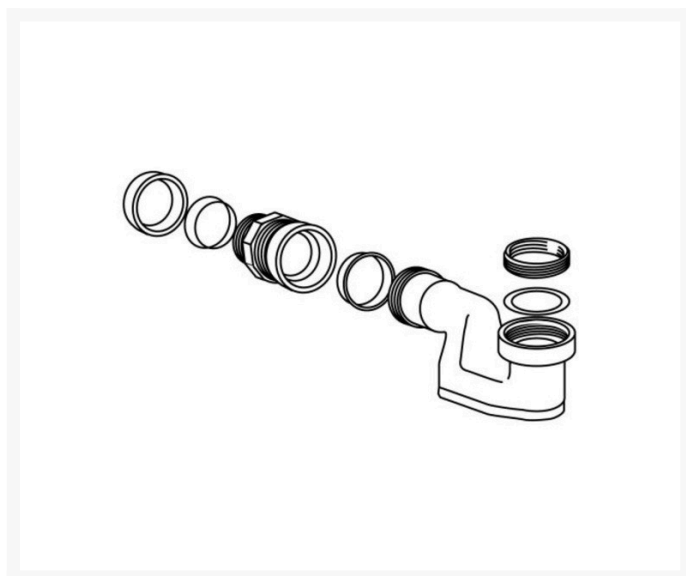

Independent 4 Life

Pressalit Shallow Water Trap

£82.26 Inc. VAT

Product Code: R2058

Product Images

Description

Pressalit R2058 shallow water trap for use with PLUS wash basin brackets and MATRIX height adjustable wash basin brackets.

- Shallow water trap for preventing foul odours escaping
- With adaptor and reduction fittings
- Suitable for PLUS wash basin brackets and MATRIX height adjustable wash basin brackets
- Note: Supplied as standard with MATRIX wash basin brackets

Designed to be used with Pressalit Flexible Wastes - Order separately

- Product Code: R2071 - 700mm Flexible Waste with 500mm Hot and Cold feed pipes
- Product Code: R2075 - 700mm Flexible Waste with 700mm Hot and Cold feed pipes
- Product Code: R2077 - 900mm Flexible Waste with 900mm Hot and Cold feed pipes
- Product Code: R2074 - 1500mm Flexible Waste with 1200mm Hot and Cold feed pipes