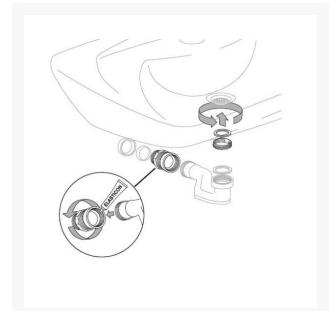

Independent 4 Life

Pressalit Shallow Water Trap

£77.58 Inc. VAT

Product Code: R2058

Product Images

Description

Pressalit R2058 shallow water trap for use with PLUS wash basin brackets and MATRIX height adjustable wash basin brackets.

- Shallow water trap for preventing foul odours escaping
- With adaptor and reduction fittings
- Suitable for PLUS wash basin brackets and MATRIX height adjustable wash basin brackets
- Note: Supplied as standard with MATRIX wash basin brackets

Designed to be used with Pressalit Flexible Wastes - Order separately

- Product Code: R2071 - 700mm Flexible Waste with 500mm Hot and Cold feed pipes
- Product Code: R2075 - 700mm Flexible Waste with 700mm Hot and Cold feed pipes
- Product Code: R2077 - 900mm Flexible Waste with 900mm Hot and Cold feed pipes
- Product Code: R2074 - 1500mm Flexible Waste with 1200mm Hot and Cold feed pipes