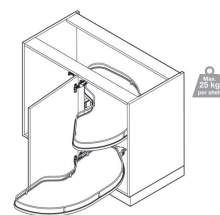

Independent 4 Life

Vauth-Sagel Cornerstone Maxx Pull-out Shelving Unit, 800mm Cabinet 400mm Door - RH

£406.42 Inc. VAT

Product Code: 4K10113

Product Images

Handed