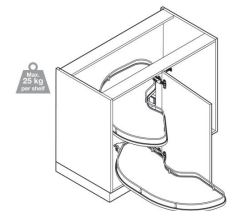

Independent 4 Life

Vauth-Sagel Cornerstone Maxx Pull-out Shelving Unit, 900mm Cabinet, 450mm Door - LH

£410.33 Inc. VAT

Product Code: 4K10114

Product Images

Handed