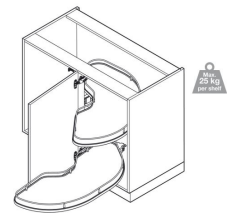

Independent 4 Life

Vauth-Sagel Cornerstone Maxx Pull-out Shelving Unit, 900mm Cabinet, 450mm Door - RH

£410.33 Inc. VAT

Product Code: 4K10115

Product Images

Handed