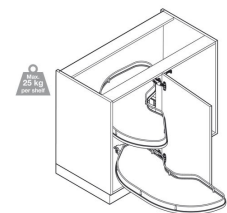

Independent 4 Life

Vauth-Sagel Cornerstone Maxx Pull-out Shelving Unit, 1000mm Cabinet 500mm Door - LH

£414.29 Inc. VAT

Product Code: 4K10116

Product Images

Handed