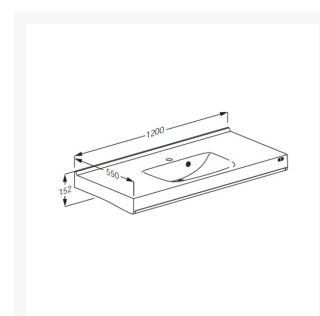

Independent 4 Life

Pressalit MATRIX Square Washbasin, w/Overflow, Safety System - 1200x550mm

£1,837.20 Inc. VAT

Product Code: R2172000

Product Images

Description

The MATRIX Square vanity washbasin 1200 x 550 x 152mm, has a safety rail located along the underside of the front edge and up/down control buttons on the right-hand side of the front face of the basin.

With overflow and Ø36mm tap hole for a monobloc tap and drain fitting

www.independent4life.co.uk | info@independent4life.co.uk | Tel: 0800 500 3001 | VAT No: 942447711

EORI GB942447711000

The washbasin has a raised back edge, preventing water from running over the back

Manufactured from cultured white marble with a high-polished, pore-free sanitary gel coating

Key benefits:

- Square vanity washbasin with a safety rail, located on the underside of the front
- If the safety rail comes in contact with an object when the washbasin is being lowered, the motion stops immediately
- If an object comes in contact with the underside of the washbasin when it is stationary, the safety function is activated and the washbasin is lifted
- The washbasin lifter can be used again as soon as the obstruction has been removed
- Right-hand mounted Up/down operating buttons to control the R4875000 electric washbasin lift
- Manufactured from white cultured marble with a high-polished, pore-free sanitary gel coating
- Includes overflow and tap hole 36mm dia.
- For mounting only on the Pressalit MATRIX powered height adjustable washbasin unit R4875000 (order separately)
- Easy to clean

Technical details:

- Width (mm): 1200
- Front-to-back depth (mm): 550
- Overall height (mm): 152
- Weight (kg): 40
- Not suitable for wall fixing
- Maximum load (kg): 200
- Materials: White cultured marble with a high-polished, pore-free sanitary gel coating
- Fixing kit, not included