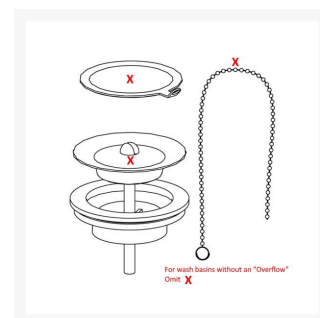

Independent 4 Life

Pressalit Drain Fitting, Ring, Chain & Plug for Matrix Medium Wash Basins

£49.20 Inc. VAT

Product Code: LA1319

Product Images

Description

Pressalit LA1319 drain fitting with strainer waste grate, ring, chain and plug for the MATRIX Medium range of wash basins.