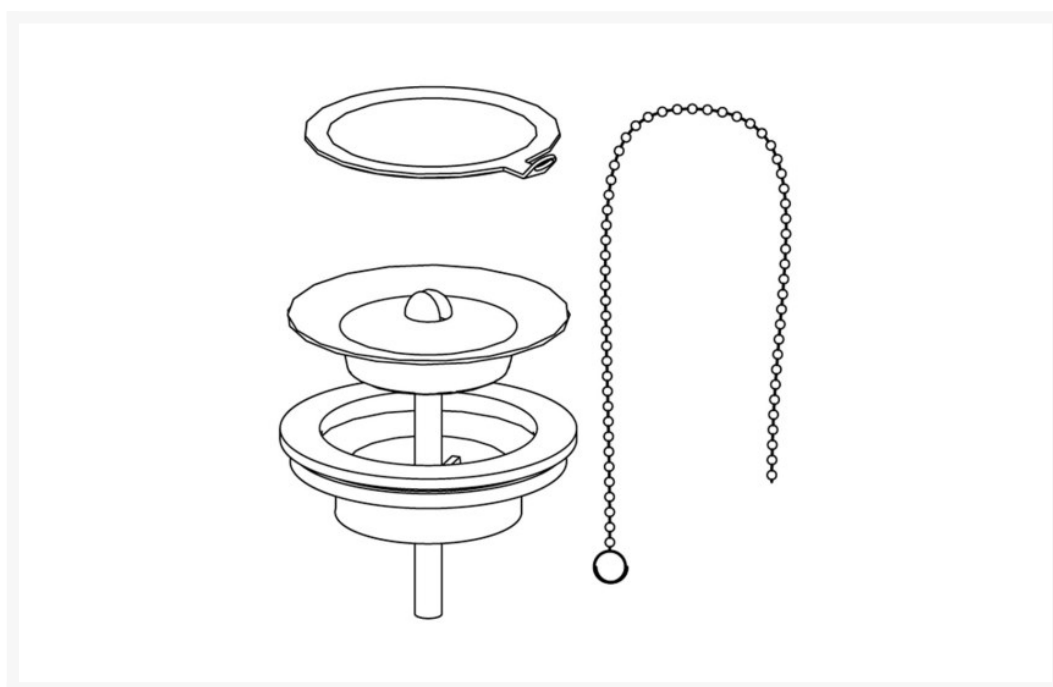

Independent 4 Life

Pressalit Drain Fitting, Ring, Chain & Plug for Matrix Medium Wash Basins

£49.20 Inc. VAT

Product Code: LA1319

Product Images

Description

Pressalit LA1319 drain fitting with strainer waste grate, ring, chain and plug for the MATRIX Medium range of wash basins.

- Wash basin drain fitting with strainer waste grate, ring, chain and plug

www.independent4life.co.uk | info@independent4life.co.uk | Tel: 0800 500 3001 | VAT No: 942447711

EORI GB942447711000

- Do not use plug with wash basins without an overflow, unless the plug is NOT fitted
- For MATRIX Wash Basins **with Overflow** (Product Code: R2120000 & R2122000)
- For MATRIX Wash Basins **without Overflow** use the drain fitting with strainer waste grate only - Do not install the the plug and chain (Product Code: R2121000 & R2123000)