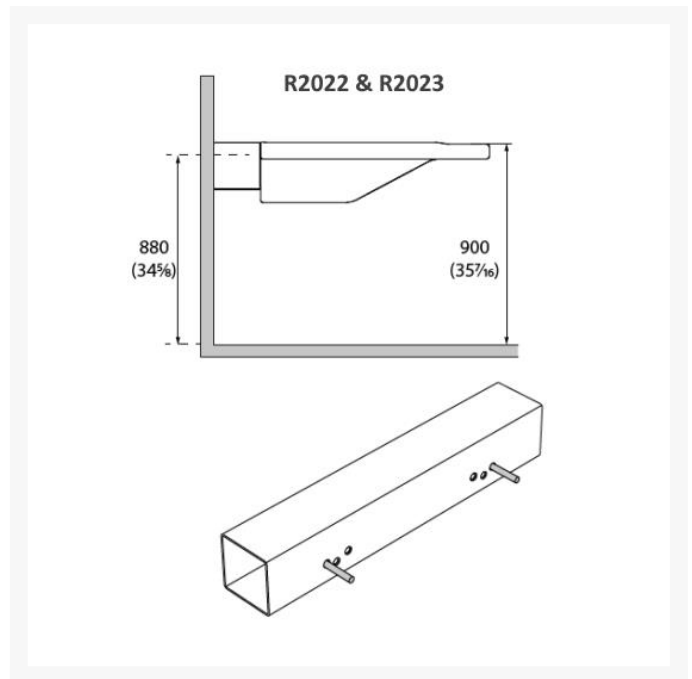

Independent 4 Life

Pressalit VALUE 100mm Distance Piece for Fixed Wash Basin Mounting

£206.10 Inc. VAT

Product Code: R1201000

Product Images

Description

Pressalit VALUE distance piece for offsetting wash basins 100mm from the wall, to provide greater legroom below.

For mounting the Matrix Curve, Matrix Curve II and Matrix Small wash basins (Order separately).

Fixed height wash basin mounting without height adjustments.

Key benefits:

- Fixed height wash basin bracket
- Offsets the wash basin 100mm from the wall

- Includes wash basin mounting kit
- For mounting Pressalit wash basins:
 - - Matrix Curve R2050 and R2051
 - - Matrix Curve II R2052 and R2053
 - - Matrix Small R2020000 and R2021000
- Rilsan-coated steel with clean white finish

Technical details:

- Overall width of distance piece (mm): 598
- Height x Depth of distance piece (mm): 100 x 100
- Weight (kg): 5.75
- Colour: White
- Excludes wall fixing kit

Materials:

- Basic material: Steel
- Surface material: Rilsan coated