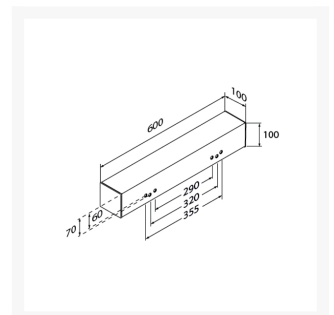

Independent 4 Life

Pressalit VALUE 100mm Distance Piece for Fixed Wash Basin Mounting

£206.10 Inc. VAT

Product Code: R1201000

Product Images

Description

Pressalit VALUE distance piece for offsetting wash basins 100mm from the wall, to provide greater legroom below.

For mounting the Matrix Curve, Matrix Curve II and Matrix Small wash basins (Order separately).

Fixed height wash basin mounting without height adjustments.

Key benefits:

- Fixed height wash basin bracket
- Offsets the wash basin 100mm from the wall

Technical details:

- Overall width of distance piece (mm): 598
- Height x Depth of distance piece (mm): 100 x 100
- Weight (kg): 5.75
- Colour: White
- Excludes wall fixing kit

Materials:

- Basic material: Steel
- Surface material: Rilsan coated