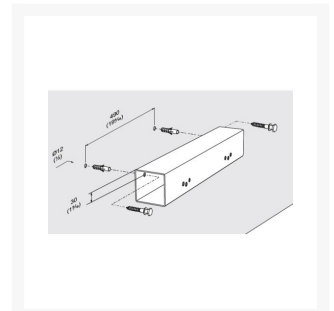

Independent 4 Life

Pressalit VALUE 100mm Distance Piece for Fixed Wash Basin Mounting

£206.10 Inc. VAT

Product Code: R1201000

Product Images

Description

Pressalit VALUE distance piece for offsetting wash basins 100mm from the wall, to provide greater legroom below.

For mounting the Matrix Curve, Matrix Curve II and Matrix Small wash basins (Order separately).

Fixed height wash basin mounting without height adjustments.

Key benefits:

- Fixed height wash basin bracket
- Offsets the wash basin 100mm from the wall

Technical details:

- Overall width of distance piece (mm): 598
- Height x Depth of distance piece (mm): 100 x 100
- Weight (kg): 5.75
- Colour: White
- Excludes wall fixing kit

Materials:

- Basic material: Steel
- Surface material: Rilsan coated