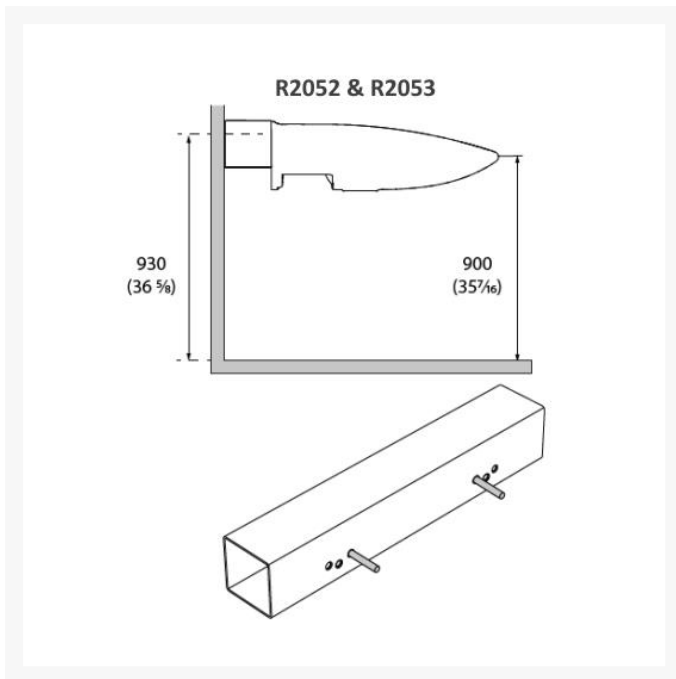

Independent 4 Life

Pressalit VALUE 100mm Distance Piece for Fixed Wash Basin Mounting

£206.10 Inc. VAT

Product Code: R1201000

Product Images

Description

Pressalit VALUE distance piece for offsetting wash basins 100mm from the wall, to provide greater legroom below.

For mounting the Matrix Curve, Matrix Curve II and Matrix Small wash basins (Order separately).

Fixed height wash basin mounting without height adjustments.

Key benefits:

- Fixed height wash basin bracket
- Offsets the wash basin 100mm from the wall

Technical details:

- Overall width of distance piece (mm): 598
- Height x Depth of distance piece (mm): 100 x 100
- Weight (kg): 5.75
- Colour: White
- Excludes wall fixing kit

Materials:

- Basic material: Steel
- Surface material: Rilsan coated