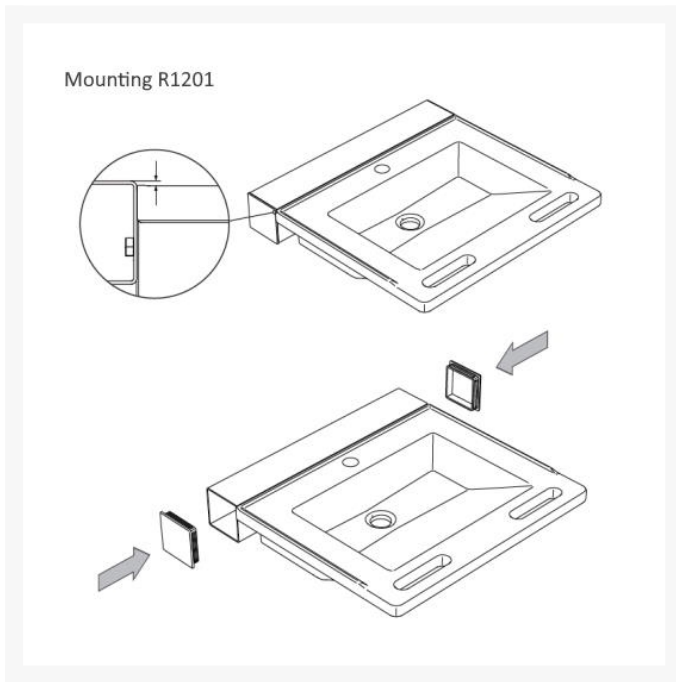

Independent 4 Life

Pressalit VALUE 100mm Distance Piece for Fixed Wash Basin Mounting

£206.10 Inc. VAT

Product Code: R1201000

Product Images

Description

Pressalit VALUE distance piece for offsetting wash basins 100mm from the wall, to provide greater legroom below.

For mounting the Matrix Curve, Matrix Curve II and Matrix Small wash basins (Order separately).

Fixed height wash basin mounting without height adjustments.

Key benefits:

- Fixed height wash basin bracket
- Offsets the wash basin 100mm from the wall

Technical details:

- Overall width of distance piece (mm): 598
- Height x Depth of distance piece (mm): 100 x 100
- Weight (kg): 5.75
- Colour: White
- Excludes wall fixing kit

Materials:

- Basic material: Steel
- Surface material: Rilsan coated