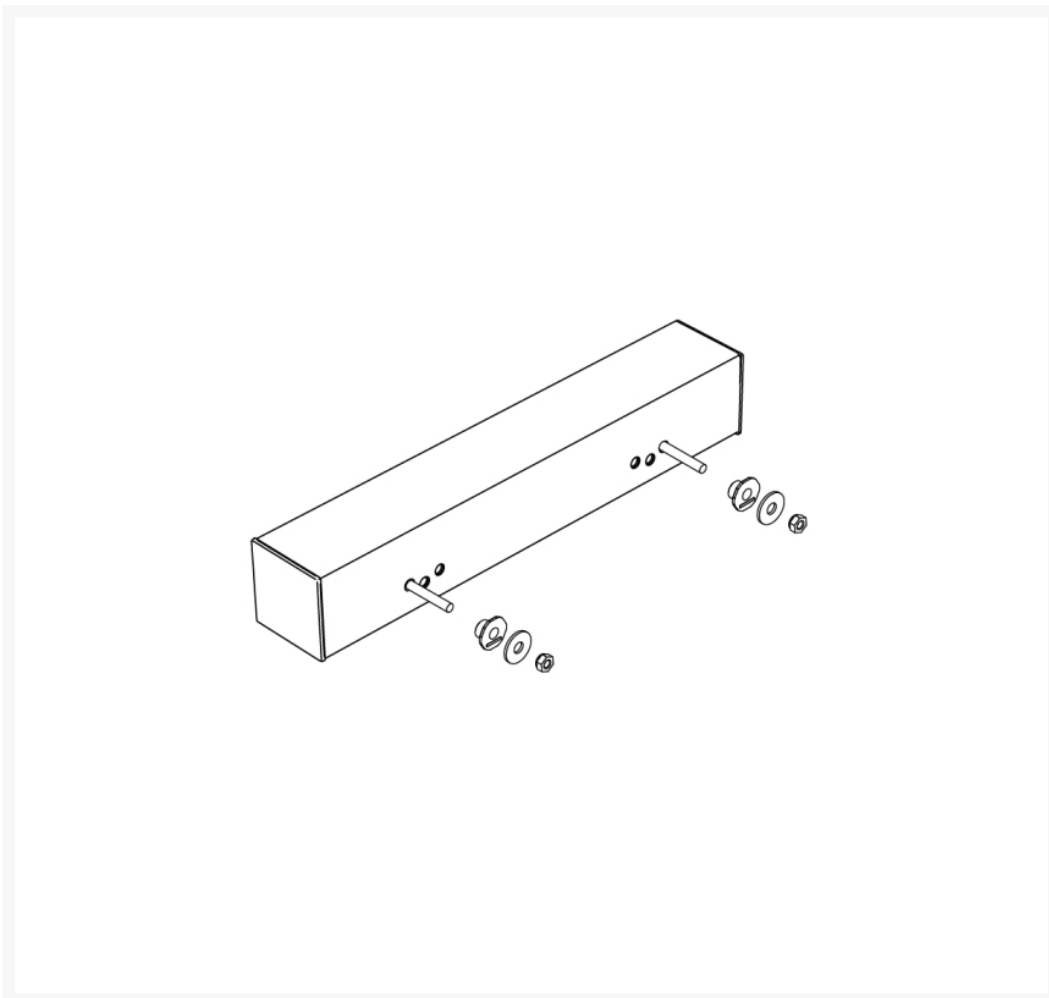

Independent 4 Life

Pressalit VALUE 100mm Distance Piece for Fixed Wash Basin Mounting

£206.10 Inc. VAT

Product Code: R1201000

Product Images

Description

Pressalit VALUE distance piece for offsetting wash basins 100mm from the wall, to provide greater legroom below.

For mounting the Matrix Curve, Matrix Curve II and Matrix Small wash basins (Order separately).

Fixed height wash basin mounting without height adjustments.

Key benefits:

- Fixed height wash basin bracket
- Offsets the wash basin 100mm from the wall

- Includes wash basin mounting kit
- For mounting Pressalit wash basins:
 - - Matrix Curve R2050 and R2051
 - - Matrix Curve II R2052 and R2053
 - - Matrix Small R2020000 and R2021000
- Rilsan-coated steel with clean white finish

Technical details:

- Overall width of distance piece (mm): 598
- Height x Depth of distance piece (mm): 100 x 100
- Weight (kg): 5.75
- Colour: White
- Excludes wall fixing kit

Materials:

- Basic material: Steel
- Surface material: Rilsan coated