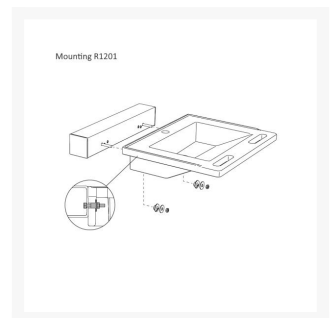

Independent 4 Life

Pressalit VALUE 100mm Distance Piece for Fixed Wash Basin Mounting

£206.10 Inc. VAT

Product Code: R1201000

Product Images

Description

Pressalit VALUE distance piece for offsetting wash basins 100mm from the wall, to provide greater legroom below.

For mounting the Matrix Curve, Matrix Curve II and Matrix Small wash basins (Order separately).

Fixed height wash basin mounting without height adjustments.

Key benefits:

- Fixed height wash basin bracket
- Offsets the wash basin 100mm from the wall

Technical details:

- Overall width of distance piece (mm): 598
- Height x Depth of distance piece (mm): 100 x 100
- Weight (kg): 5.75
- Colour: White
- Excludes wall fixing kit

Materials:

- Basic material: Steel
- Surface material: Rilsan coated