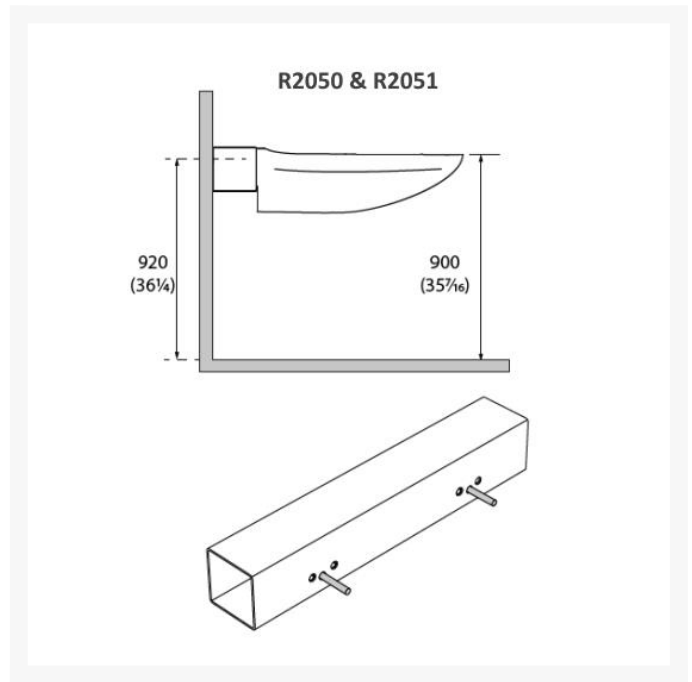

Independent 4 Life

Pressalit VALUE 100mm Distance Piece for Fixed Wash Basin Mounting

£206.10 Inc. VAT

Product Code: R1201000

Product Images

Description

Pressalit VALUE distance piece for offsetting wash basins 100mm from the wall, to provide greater legroom below.

For mounting the Matrix Curve, Matrix Curve II and Matrix Small wash basins (Order separately).

Fixed height wash basin mounting without height adjustments.

Key benefits:

- Fixed height wash basin bracket
- Offsets the wash basin 100mm from the wall

- Includes wash basin mounting kit
- For mounting Pressalit wash basins:
 - - Matrix Curve R2050 and R2051
 - - Matrix Curve II R2052 and R2053
 - - Matrix Small R2020000 and R2021000
- Rilsan-coated steel with clean white finish

Technical details:

- Overall width of distance piece (mm): 598
- Height x Depth of distance piece (mm): 100 x 100
- Weight (kg): 5.75
- Colour: White
- Excludes wall fixing kit

Materials:

- Basic material: Steel
- Surface material: Rilsan coated