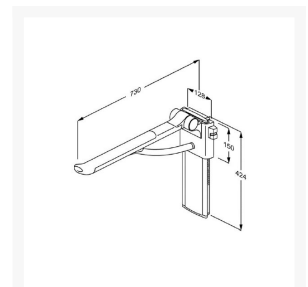

Product Images