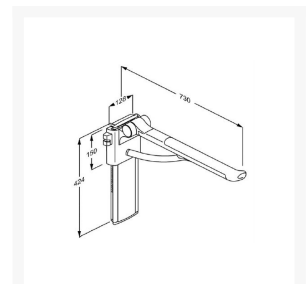

Product Images