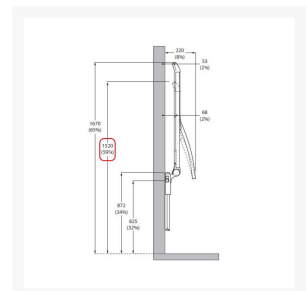

Product Images