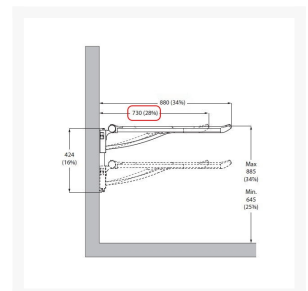

Product Images