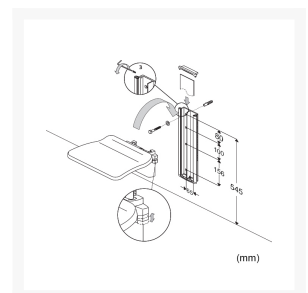

Product Images