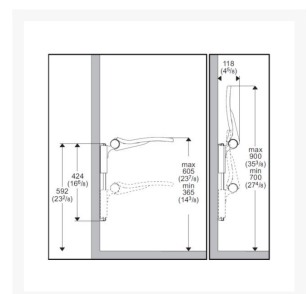

Product Images