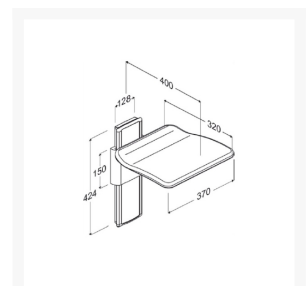

Product Images