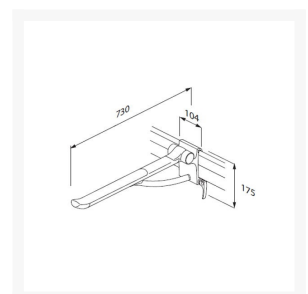

Product Images