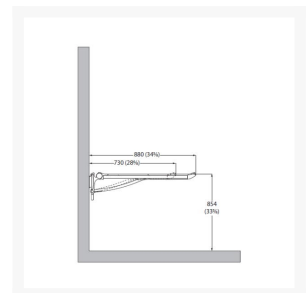

Product Images