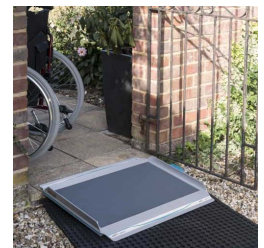

Product Images