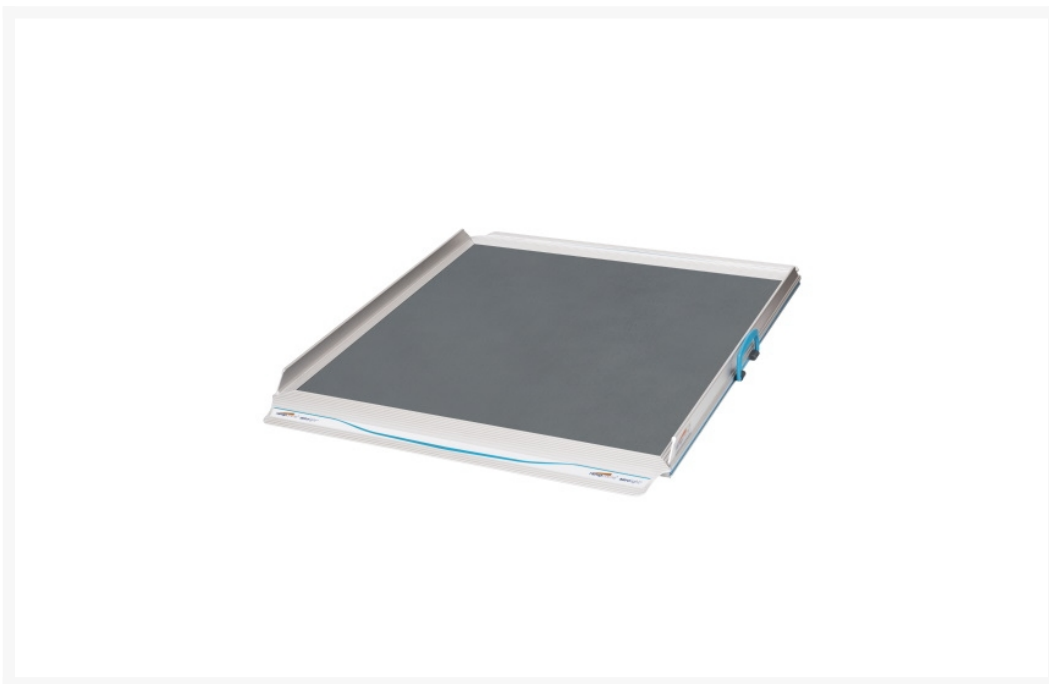

Independent 4 Life

RampCentre NEW Aerolight-Classic Non- folding Portable Ramp, 76 W x 90 to 150cm L

From: £301.20
To: £537.60
Inc. VAT

Product Code: AC6-AC15

Product Images