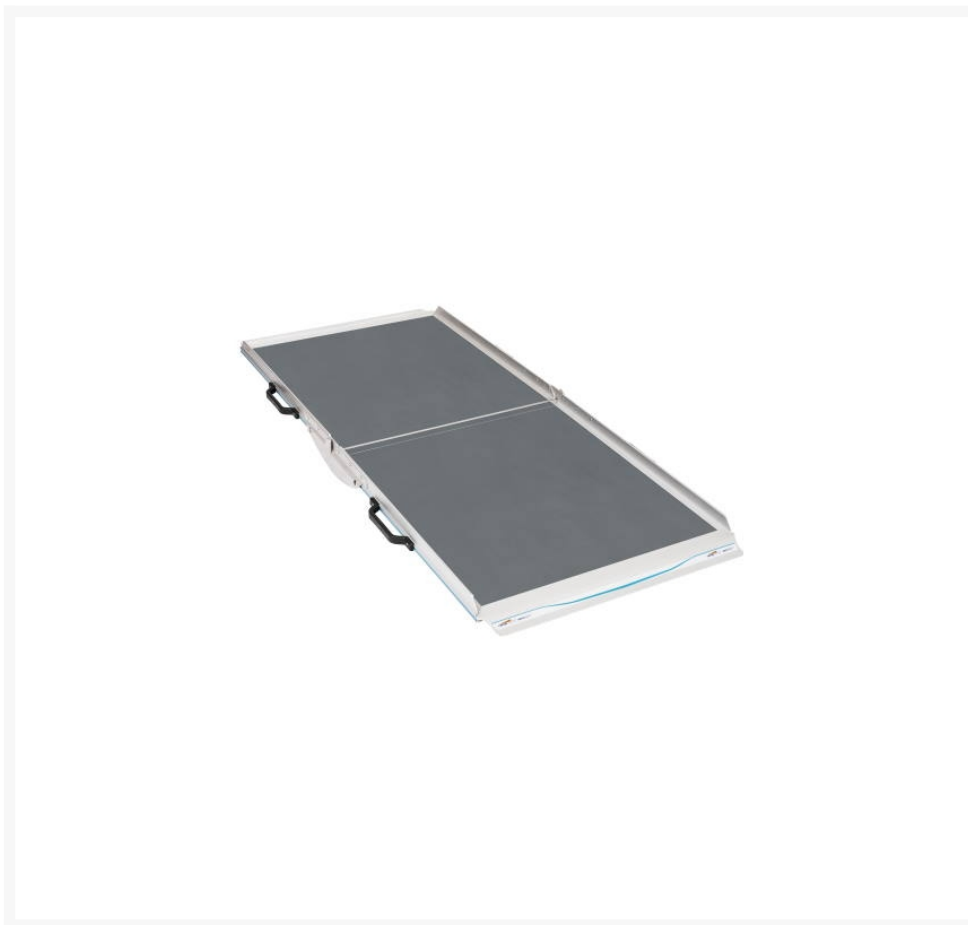

Independent 4 Life

RampCentre NEW Aerolight-Broadfold Folding Portable Ramp, 76 W x 150 to 240cm L

From: £667.20
To: £882.00
Inc. VAT

Product Code: AB15-AB24

Product Images