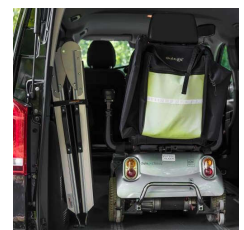

Product Images