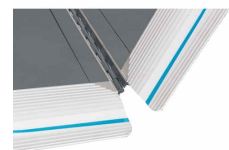

Product Images