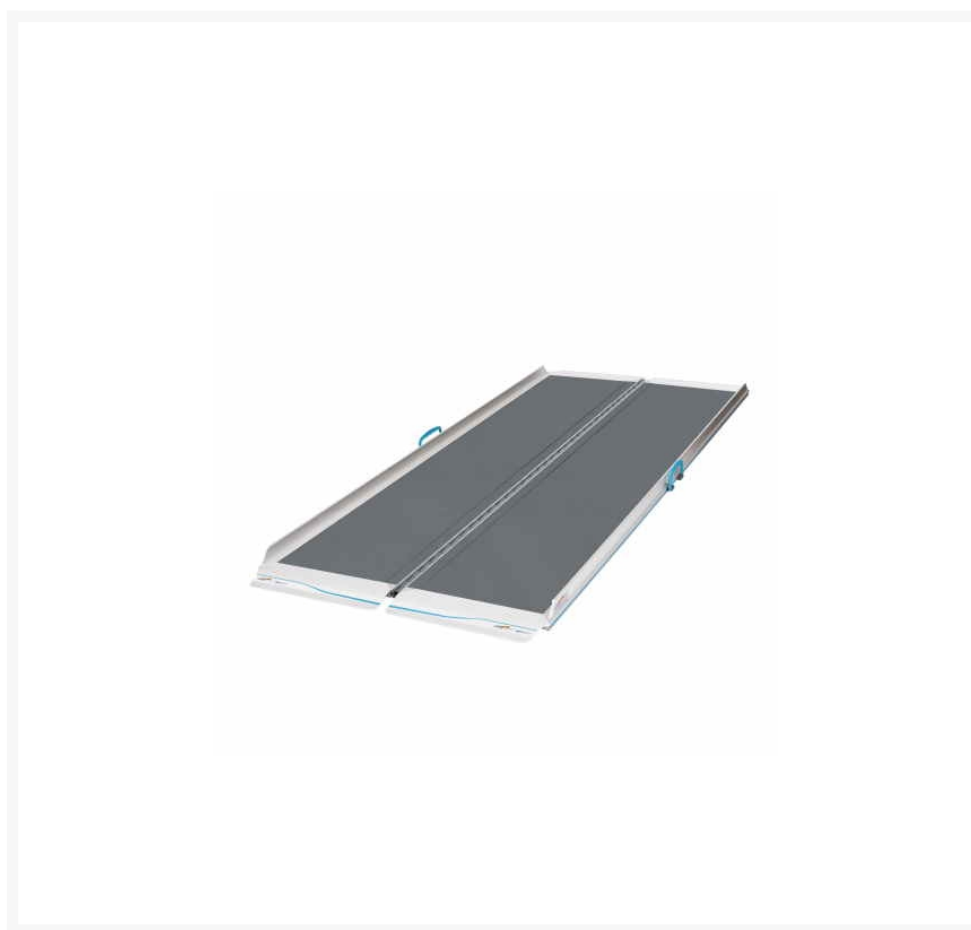

Independent 4 Life

RampCentre NEW Aerolight-Xtra Folding Suitcase Ramp, 76 W x 60 to 240cm L

From:	£298.80
To:	£892.80
Inc. VAT	

Product Code: AX6-AX24

Product Images