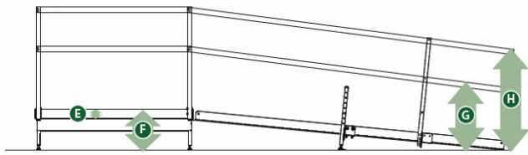

Independent 4 Life

Welcome Ramp Kit A, 1x Single Handrail - 120 to 480cm Lengths, Standard Height 33cm (13")

£810.00 Inc. VAT

Product Code: WRA12-B-WRA48-B

Product Images

- E** - Kerb Height - 8cm (3ins)
- F** - System Height - Min 12.5cm (5ins)
Platform (e.g. WRB etc.) – max. height 38cm (15ins)
Platform with leg extensions (WLX (pr.)) – max. height 55cm (22ins)
Ramp only (e.g. WRA) – max. height 33cm (13ins)
* Ramp only with leg extensions (WLX (pr.)) – max. height 50cm (20ins)*
- G** - Mid Rail Height - 60cm (24ins)
- H** - Upper Rail Height - 90cm (35ins)

Note: * The Dimensions shown are for all available systems *
Note: The Leg Extensions (Product Code: WLX) are to be ordered separately – supplied in pairs.

Product Options

Length (cm / foot / inches)	Price Inc. VAT
120 / 3ft 9	£810.00
180 / 5ft 9	£1,033.20
240 / 8ft	£1,249.20
300 / 10ft	£1,363.20
360 / 12ft	£1,818.00
420 / 14ft	£1,774.80
480 / 16ft	£2,013.60

Description

Welcome modular wheelchair access ramp system for domestic use with a single handrail available in 6x colour combinations, that can be located either side of the ramp.

Available in a range for lengths 120cm (4ft) to 480cm (16ft).

- **Safety Yellow horizontal rail:** With posts in either Garden Green or Heritage Brown
- All rails have Black plastic end caps and Black straps securing the horizontal rail

Technical specification:

- Range of lengths select above: 120cm (4ft) to 480cm (16ft)
- Internal ramp width - 90cm (35")
- External ramp width - 100cm (39.4")
- Kerb height - 8cm (3")
- Upper rail height - 90cm (35")
- Ramp system - Minimum installed height 12.5cm (5")
- Ramp system - Maximum installed height 33cm (13")
- Leg Extensions (Product Code: WLX) order separately in pairs - Maximum installed height 50cm (20")