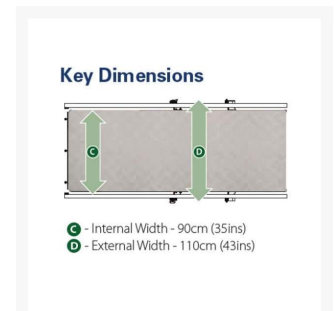

Independent 4 Life

Welcome Ramp Kit A, 1x Single Handrail - 120 to 480cm Lengths, Standard Height 33cm (13")

£810.00 Inc. VAT

Product Code: WRA12-B-WRA48-B

Product Images

- E** - Kerb Height - 8cm (3ins)
- F** - System Height - Min 12.5cm (5ins)
Platform (e.g. WRB etc.) – max. height 38cm (15ins)
Platform with leg extensions (WLX (pr.)) – max. height 55cm (22ins)
Ramp only (e.g. WRA) – max. height 33cm (13ins)
* Ramp only with leg extensions (WLX (pr.)) – max. height 50cm (20ins)*
- G** - Mid Rail Height - 60cm (24ins)
- H** - Upper Rail Height - 90cm (35ins)

Note: * The Dimensions shown are for all available systems *
Note: The Leg Extensions (Product Code: WLX) are to be ordered separately – supplied in pairs.

Product Options

Length (cm / foot / inches)	Price Inc. VAT
120 / 3ft 9	£810.00
180 / 5ft 9	£1,033.20
240 / 8ft	£1,249.20
300 / 10ft	£1,363.20
360 / 12ft	£1,818.00
420 / 14ft	£1,774.80
480 / 16ft	£2,013.60

Description

Welcome modular wheelchair access ramp system for domestic use with a single handrail available in 6x colour combinations, that can be located either side of the ramp.

Available in a range for lengths 120cm (4ft) to 480cm (16ft).

- **Safety Yellow horizontal rail:** With posts in either Garden Green or Heritage Brown
- All rails have Black plastic end caps and Black straps securing the horizontal rail

Technical specification:

- Range of lengths select above: 120cm (4ft) to 480cm (16ft)
- Internal ramp width - 90cm (35")
- External ramp width - 100cm (39.4")
- Kerb height - 8cm (3")
- Upper rail height - 90cm (35")
- Ramp system - Minimum installed height 12.5cm (5")
- Ramp system - Maximum installed height 33cm (13")
- Leg Extensions (Product Code: WLX) order separately in pairs - Maximum installed height 50cm (20")