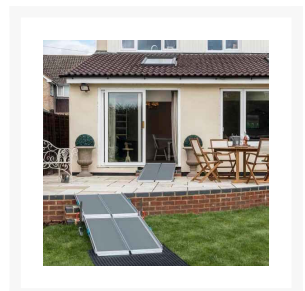

Independent 4 Life

RampCentre NEW Aerolight-High Rise Portable Ramp Combo, 76 W x 300cm Length

£1,417.20 Inc. VAT

Product Code: HR30

Product Images

Description

The NEW Aerolight®-High Rise combines the benefits of 2x AX15 Aerolight-Xtra Premium Folding Suitcase Ramps with a AJ4 Joining Support create a longer ramp 300cm (10ft) in length.

A convenient, portable solution for multiple and higher steps, such as a patio to garden situation with a maximum height of 37.5cm (15 inches) with a 1:8 gradient.

The Rollout Trackway (Product Code: RT15-50) shown in the product images can be used to protect grass and provide a suitable surface for walker frames and wheelchairs etc.

Fully adjustable for any height and gradient, dependent on length used.

Other kits are available in a range of lengths 360cm (12ft), 420cm (14ft) and 480cm (16ft).

Key benefits:

- Lightweight
- Compact storage as the ramp folds and clips together
- Flat hinge on the underside, ensures the best step clearance
- Colour contrasting edge strips increases visibility for the visually impaired and reduced trip hazard
- Easy to carry and deploy
- Plastic carrying handles
- Full width folding access ramp
- Anti-slip surface provides excellent grip
- When folded the wearing surface is on the inside, making carrying, deployment and storage easy
- Fully adjustable for any height and gradient
- Designed, manufactured, and stocked in the UK