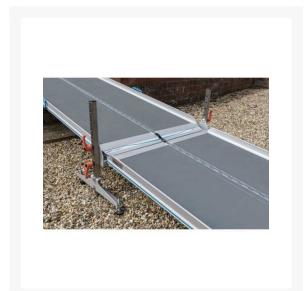

Independent 4 Life

RampCentre NEW Aerolight-High Rise Portable Ramp Combo, 76 W x 300cm Length

£1,417.20 Inc. VAT

Product Code: HR30

Product Images

Description

The NEW Aerolight®-High Rise combines the benefits of 2x AX15 Aerolight-Xtra Premium Folding Suitcase Ramps with a AJ4 Joining Support create a longer ramp 300cm (10ft) in length.

A convenient, portable solution for multiple and higher steps, such as a patio to garden situation with a maximum height of 37.5cm (15 inches) with a 1:8 gradient.

The Rollout Trackway (Product Code: RT15-50) shown in the product images can be used to protect grass and provide a suitable surface for walker frames and wheelchairs etc.

The folding ramps are easier to store and ideal for situations where ramps cannot be left in place at all times, but storage space is also limited.

Lightweight, hardwearing and non-slip surface that supports up to 350kg maximum load.

Fully adjustable for any height and gradient, dependent on length used.

Other kits are available in a range of lengths 360cm (12ft), 420cm (14ft) and 480cm (16ft).

Key benefits:

- Lightweight
- Compact storage as the ramp folds and clips together
- Flat hinge on the underside, ensures the best step clearance
- Colour contrasting edge strips increases visibility for the visually impaired and reduced trip hazard
- Easy to carry and deploy
- Plastic carrying handles
- Full width folding access ramp
- Anti-slip surface provides excellent grip
- When folded the wearing surface is on the inside, making carrying, deployment and storage easy
- Fully adjustable for any height and gradient
- Designed, manufactured, and stocked in the UK