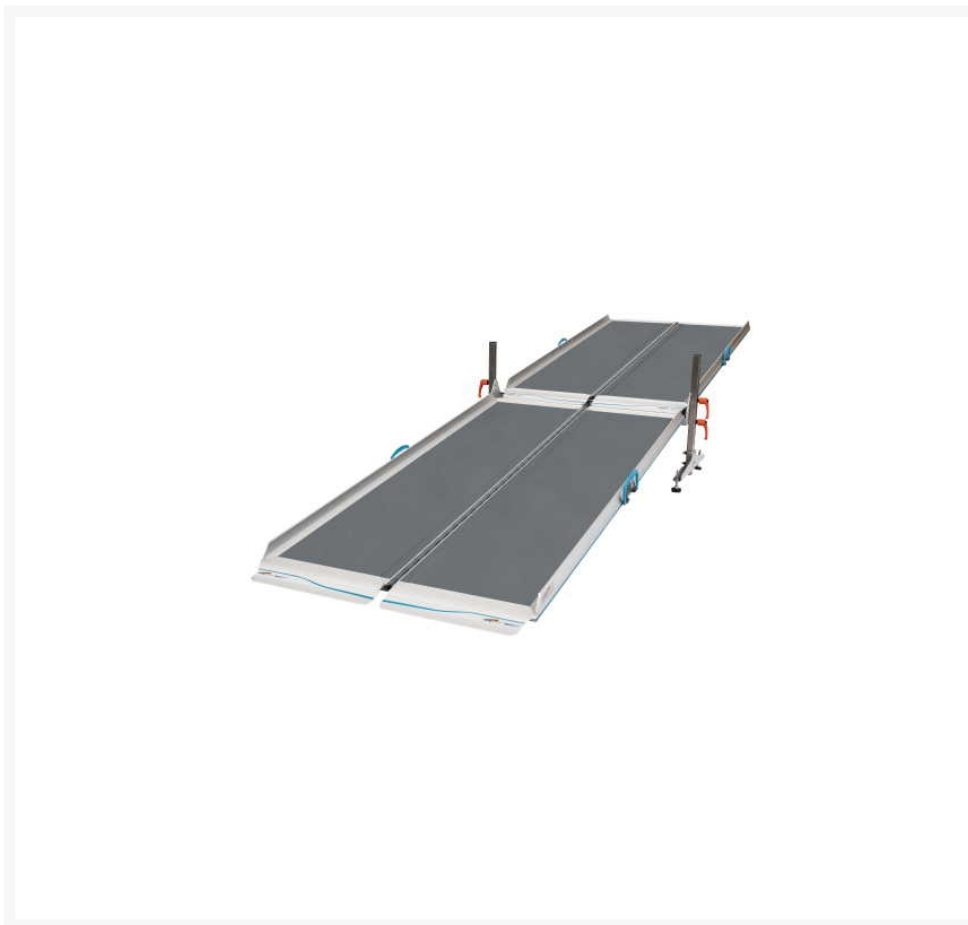

Independent 4 Life

RampCentre NEW Aerolight-High Rise Portable Ramp Combo, 76 W x 300cm Length

£1,417.20 Inc. VAT

Product Code: HR30

Product Images

Description

The NEW Aerolight®-High Rise combines the benefits of 2x AX15 Aerolight-Xtra Premium Folding Suitcase Ramps with a AJ4 Joining Support create a longer ramp 300cm (10ft) in length.

A convenient, portable solution for multiple and higher steps, such as a patio to garden situation with a maximum height of 37.5cm (15 inches) with a 1:8 gradient.

The Rollout Trackway (Product Code: RT15-50) shown in the product images can be used to protect grass and provide a suitable surface for walker frames and wheelchairs etc.

The folding ramps are easier to store and ideal for situations where ramps cannot be left in place at all times, but storage space is also limited.

Lightweight, hardwearing and non-slip surface that supports up to 350kg maximum load.

Fully adjustable for any height and gradient, dependent on length used.

Other kits are available in a range of lengths 360cm (12ft), 420cm (14ft) and 480cm (16ft).

Key benefits:

- Lightweight
- Compact storage as the ramp folds and clips together
- Flat hinge on the underside, ensures the best step clearance
- Colour contrasting edge strips increases visibility for the visually impaired and reduced trip hazard
- Easy to carry and deploy
- Plastic carrying handles
- Full width folding access ramp
- Anti-slip surface provides excellent grip
- When folded the wearing surface is on the inside, making carrying, deployment and storage easy
- Fully adjustable for any height and gradient
- Designed, manufactured, and stocked in the UK