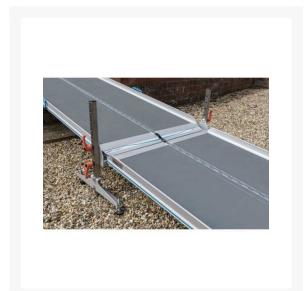

Independent 4 Life

RampCentre NEW Aerolight-High Rise Portable Ramp Combo, 76 W x 480cm Length

£1,999.20 Inc. VAT

Product Code: HR48

Product Images

Description

The NEW Aerolight®-High Rise combines the benefits of 2x AX24 Aerolight-Xtra Premium Folding Suitcase Ramps with a AJ4 Joining Support create a longer ramp 480cm (16ft) in length.

A convenient, portable solution for multiple and higher steps, such as a patio to garden situation with a maximum height of 60cm (24 inches) with a 1:8 gradient.

The Rollout Trackway (Product Code: RT15-50) shown in the product images can be used to protect grass and provide a suitable surface for walker frames and wheelchairs etc.

The folding ramps are easier to store and ideal for situations where ramps cannot be left in place at all times, but storage space is also limited.

Lightweight, hardwearing and non-slip surface that supports up to 250kg maximum load.

Fully adjustable for any height and gradient, dependent on length used.

Other kits are available in a range of lengths 300cm (10ft), 360cm (12ft) and 420cm (14ft).

Key benefits:

- Lightweight
- Compact storage as the ramp folds and clips together
- Flat hinge on the underside, ensures the best step clearance
- Colour contrasting edge strips increases visibility for the visually impaired and reduced trip hazard
- Easy to carry and deploy
- Plastic carrying handles
- Full width folding access ramp
- Anti-slip surface provides excellent grip
- When folded the wearing surface is on the inside, making carrying, deployment and storage easy
- Fully adjustable for any height and gradient
- Designed, manufactured, and stocked in the UK