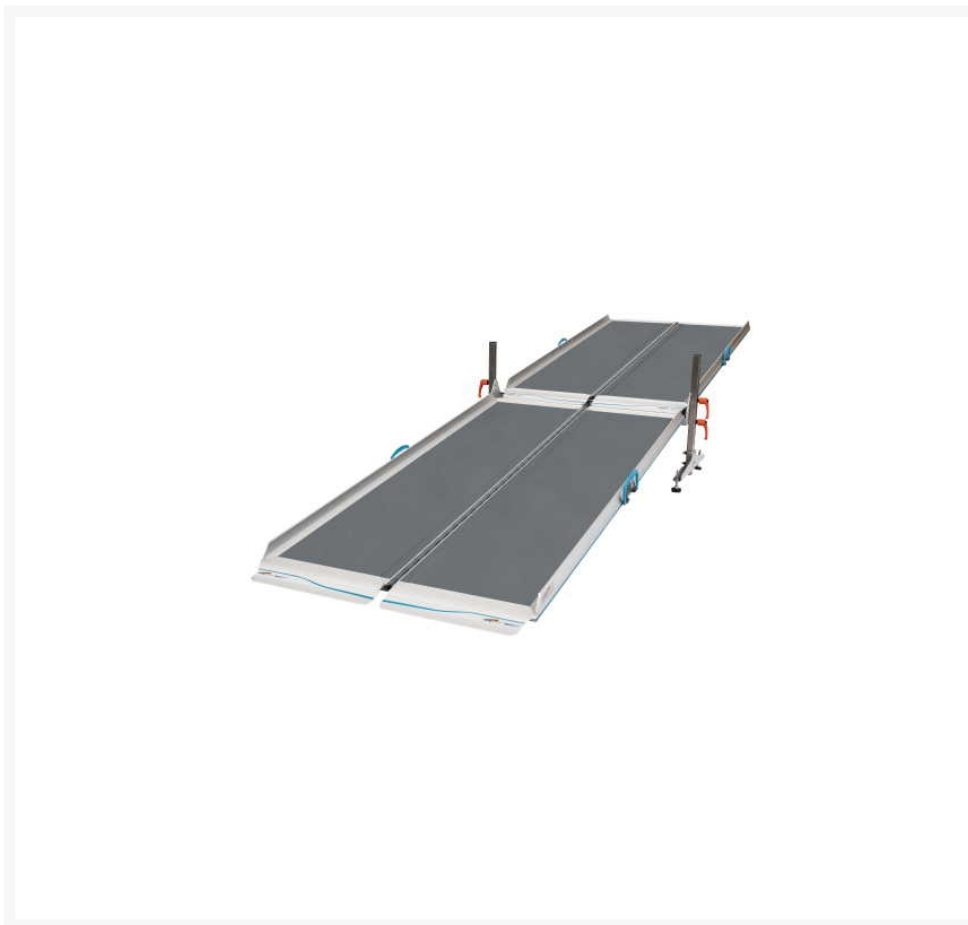

Independent 4 Life

RampCentre NEW Aerolight-High Rise Portable Ramp Combo, 76 W x 480cm Length

£1,999.20 Inc. VAT

Product Code: HR48

Product Images

Description

The NEW Aerolight®-High Rise combines the benefits of 2x AX24 Aerolight-Xtra Premium Folding Suitcase Ramps with a AJ4 Joining Support create a longer ramp 480cm (16ft) in length.

A convenient, portable solution for multiple and higher steps, such as a patio to garden situation with a maximum height of 60cm (24 inches) with a 1:8 gradient.

The Rollout Trackway (Product Code: RT15-50) shown in the product images can be used to protect grass and provide a suitable surface for walker frames and wheelchairs etc.

The folding ramps are easier to store and ideal for situations where ramps cannot be left in place at all times, but storage space is also limited.

Lightweight, hardwearing and non-slip surface that supports up to 250kg maximum load.

Fully adjustable for any height and gradient, dependent on length used.

Other kits are available in a range of lengths 300cm (10ft), 360cm (12ft) and 420cm (14ft).

Key benefits:

- Lightweight
- Compact storage as the ramp folds and clips together
- Flat hinge on the underside, ensures the best step clearance
- Colour contrasting edge strips increases visibility for the visually impaired and reduced trip hazard
- Easy to carry and deploy
- Plastic carrying handles
- Full width folding access ramp
- Anti-slip surface provides excellent grip
- When folded the wearing surface is on the inside, making carrying, deployment and storage easy
- Fully adjustable for any height and gradient
- Designed, manufactured, and stocked in the UK