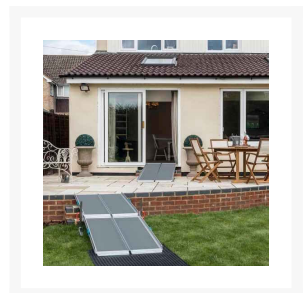

Independent 4 Life

RampCentre NEW Aerolight-High Rise Portable Ramp Combo, 76 W x 480cm Length

£1,999.20 Inc. VAT

Product Code: HR48

Product Images

Description

The NEW Aerolight®-High Rise combines the benefits of 2x AX24 Aerolight-Xtra Premium Folding Suitcase Ramps with a AJ4 Joining Support create a longer ramp 480cm (16ft) in length.

A convenient, portable solution for multiple and higher steps, such as a patio to garden situation with a maximum height of 60cm (24 inches) with a 1:8 gradient.

The Rollout Trackway (Product Code: RT15-50) shown in the product images can be used to protect grass and provide a suitable surface for walker frames and wheelchairs etc.