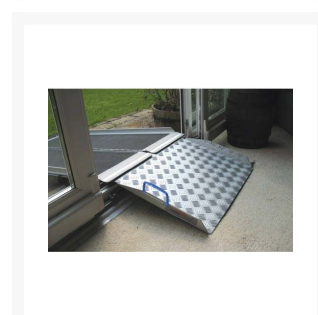

Independent 4 Life

NEW Aerolight-Up&Over Portable Ramp Combo, 76 W x 120cm Length

£722.40 Inc. VAT

Product Code: UO12

Product Images

Description

The NEW Aerolight®-Up&Over combines the benefits of 1x AX12 Aerolight-Xtra Premium Folding Suitcase 120cm (4ft) length ramp externally and the DM5 Doorline™-Multi to overcome uPVC and timber door threshold with ease on the inside. Allowing the user to seamlessly transition right over the threshold.

A versatile and easy ramp solution that is quick to deploy for a maximum internal threshold height of 10cm (4 inches) and external maximum height of 15cm (5.9 inches) with a 1:8 gradient.

The folding ramp is easier to store and ideal for situations where ramps cannot be left in place at all times, but storage space is also limited.

Solves most threshold types and heights. Lightweight, hardwearing and a non-slip surfaces that supports up to 300kg maximum load.

Other kits are available in a range of external ramps lengths of 150cm (5ft), 180cm (6ft), 210cm (7ft) and 240cm (8ft).

Aerolight-Xtra Ramp key benefits:

- Lightweight
- Compact storage as the ramp folds and clips together
- Flat hinge on the underside, ensures the best step clearance
- Colour contrasting edge strips increases visibility for the visually impaired and reduced trip hazard
- Easy to carry and deploy
- Plastic carrying handles
- Full width folding access ramp
- Anti-slip surface provides excellent grip
- When folded the wearing surface is on the inside, making carrying, deployment and storage easy
- Designed, manufactured, and stocked in the UK
- Save £'s by buying as a kit