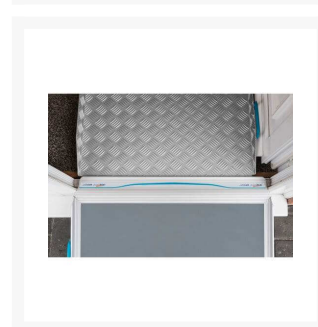

Independent 4 Life

NEW Aerolight-Up&Over Portable Ramp Combo, 76 W x 120cm Length

£722.40 Inc. VAT

Product Code: UO12

Product Images

Description

The NEW Aerolight®-Up&Over combines the benefits of 1x AX12 Aerolight-Xtra Premium Folding Suitcase 120cm (4ft) length ramp externally and the DM5 Doorline™-Multi to overcome uPVC and timber door threshold with ease on the inside. Allowing the user to seamlessly transition right over the threshold.

A versatile and easy ramp solution that is quick to deploy for a maximum internal threshold height of 10cm (4 inches) and external maximum height of 15cm (5.9 inches) with a 1:8 gradient.

The folding ramp is easier to store and ideal for situations where ramps cannot be left in place at all times, but storage space is also limited.

Solves most threshold types and heights. Lightweight, hardwearing and a non-slip surfaces that supports up to 300kg maximum load.

Other kits are available in a range of external ramps lengths of 150cm (5ft), 180cm (6ft), 210cm (7ft) and 240cm (8ft).

Aerolight-Xtra Ramp key benefits:

- Lightweight
- Compact storage as the ramp folds and clips together
- Flat hinge on the underside, ensures the best step clearance
- Colour contrasting edge strips increases visibility for the visually impaired and reduced trip hazard
- Easy to carry and deploy
- Plastic carrying handles
- Full width folding access ramp
- Anti-slip surface provides excellent grip
- When folded the wearing surface is on the inside, making carrying, deployment and storage easy
- Designed, manufactured, and stocked in the UK
- Save £'s by buying as a kit