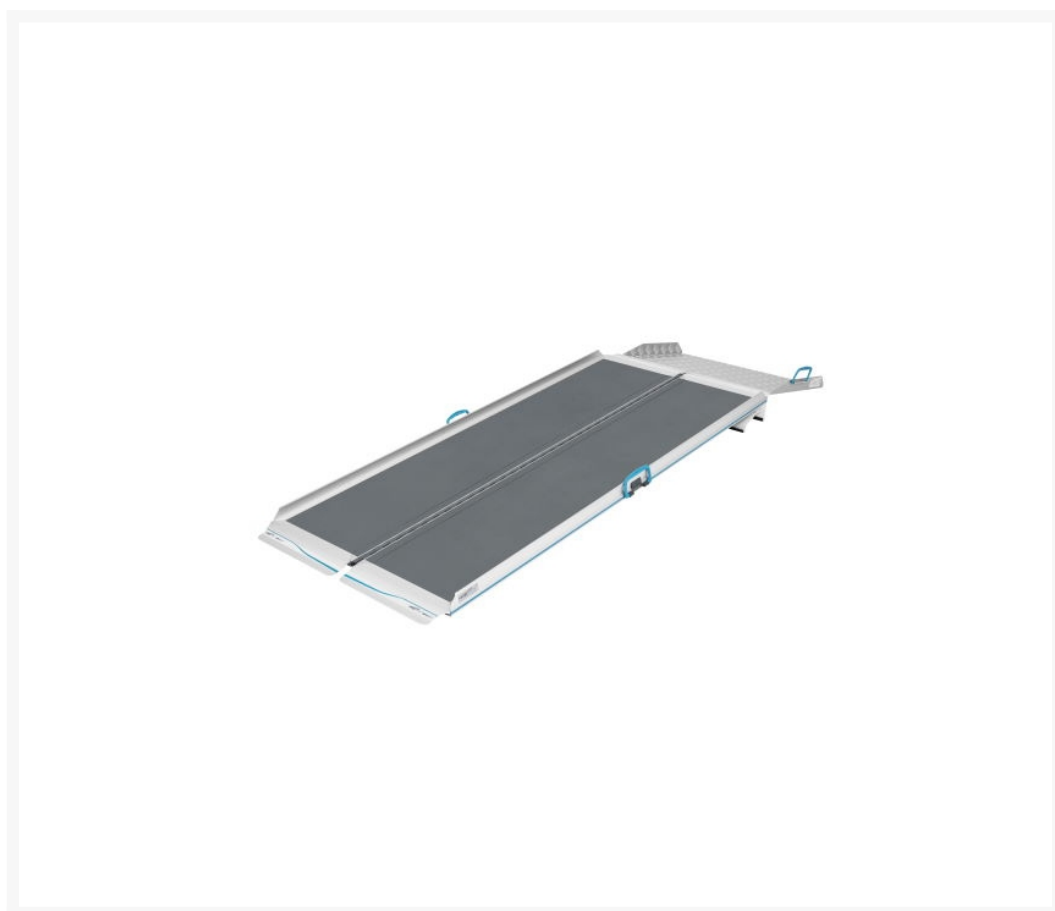

Independent 4 Life

NEW Aerolight-Up&Over Portable Ramp Combo, 76 W x 120cm Length

£722.40 Inc. VAT

Product Code: UO12

Product Images

Description

The NEW Aerolight®-Up&Over combines the benefits of 1x AX12 Aerolight-Xtra Premium Folding Suitcase 120cm (4ft) length ramp externally and the DM5 Doorline™-Multi to overcome uPVC and timber door threshold with ease on the inside. Allowing the user to seamlessly transition right over the threshold.

A versatile and easy ramp solution that is quick to deploy for a maximum internal threshold height of 10cm (4 inches) and external maximum height of 15cm (5.9 inches) with a 1:8 gradient.

The folding ramp is easier to store and ideal for situations where ramps cannot be left in place at all times, but storage space is also limited.

Solves most threshold types and heights. Lightweight, hardwearing and a non-slip surfaces that supports up to 300kg maximum load.

Other kits are available in a range of external ramps lengths of 150cm (5ft), 180cm (6ft), 210cm (7ft) and 240cm (8ft).

Aerolight-Xtra Ramp key benefits:

- Lightweight
- Compact storage as the ramp folds and clips together
- Flat hinge on the underside, ensures the best step clearance
- Colour contrasting edge strips increases visibility for the visually impaired and reduced trip hazard
- Easy to carry and deploy
- Plastic carrying handles
- Full width folding access ramp
- Anti-slip surface provides excellent grip
- When folded the wearing surface is on the inside, making carrying, deployment and storage easy
- Designed, manufactured, and stocked in the UK
- Save £'s by buying as a kit