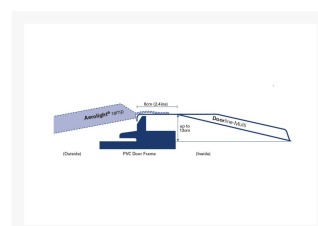

Independent 4 Life

NEW Aerolight-Up&Over Portable Ramp Combo, 76 W x 120cm Length

£722.40 Inc. VAT

Product Code: UO12

Product Images

Description

The NEW Aerolight®-Up&Over combines the benefits of 1x AX12 Aerolight-Xtra Premium Folding Suitcase 120cm (4ft) length ramp externally and the DM5 Doorline™-Multi to overcome uPVC and timber door threshold with ease on the inside. Allowing the user to seamlessly transition right over the threshold.

A versatile and easy ramp solution that is quick to deploy for a maximum internal threshold height of 10cm (4 inches) and external maximum height of 15cm (5.9 inches) with a 1:8 gradient.

The folding ramp is easier to store and ideal for situations where ramps cannot be left in place at all times, but storage space is also limited.

Solves most threshold types and heights. Lightweight, hardwearing and a non-slip surfaces that supports up to 300kg maximum load.

Other kits are available in a range of external ramps lengths of 150cm (5ft), 180cm (6ft), 210cm (7ft) and 240cm (8ft).

Technical details:

- AX12 - Max. External height at a 1:8 gradient: 15cm (5.9")
- AX12 - External ramp length: 120cm (4ft)
- AX12 - Ramp width, excluding handles: 76cm (30")
- AX12 - Internal lip width: 71.4cm (28.1")
- DM5 - Max. Internal height of door threshold: 10cm (3.94")
- DM5 - Internal Ramp length: 57.5cm (23")
- DM5 - Ramp width, excluding handles: 70cm (28")
- Maximum capacity of system: 300kg (47st)
- Materials: Aluminium, stainless steel fixings and plastics