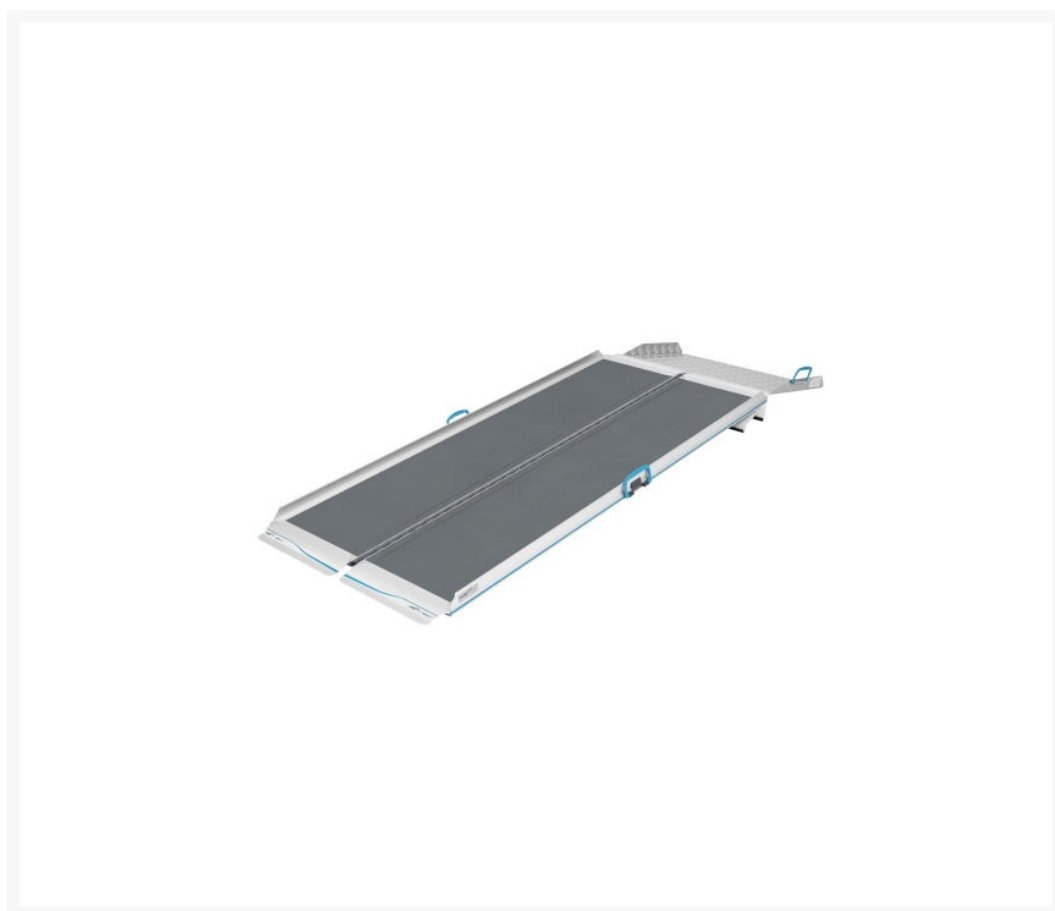

Independent 4 Life

NEW Aerolight-Up&Over Portable Ramp Combo, 76 W x 150cm Length

£819.60 Inc. VAT

Product Code: UO15

Product Images

Description

The NEW Aerolight®-Up&Over combines the benefits of 1x AX15 Aerolight-Xtra Premium Folding Suitcase 150cm (5ft) length ramp externally and the DM5 Doorline™-Multi to overcome uPVC door threshold with ease on the inside. Allowing the user to seamlessly transition right over the threshold.

A versatile and easy ramp solution that is quick to deploy with a maximum internal threshold height of 10cm (3.94 inches) and external maximum height of 19cm (7.48 inches) with a 1:8 gradient.

The folding ramp is easier to store and ideal for situations where ramps cannot be left in place at all times, but storage space is also limited.

Solves most threshold types and heights. Lightweight, hardwearing and a non-slip surfaces that supports up to 300kg maximum load.

Other kits are available in a range of external ramps lengths of 120cm (4ft), 180cm (6ft), 210cm (7ft) and 240cm (8ft).

Aerolight-Xtra Ramp key benefits:

- Lightweight
- Compact storage as the ramp folds and clips together
- Flat hinge on the underside, ensures the best step clearance
- Colour contrasting edge strips increases visibility for the visually impaired and reduced trip hazard
- Easy to carry and deploy
- Plastic carrying handles
- Full width folding access ramp
- Anti-slip surface provides excellent grip
- When folded the wearing surface is on the inside, making carrying, deployment and storage easy
- Designed, manufactured, and stocked in the UK
- Save £'s by buying as a kit