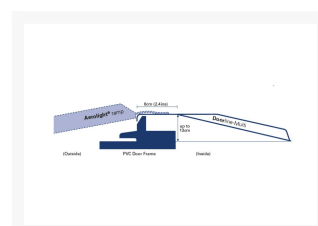

Independent 4 Life

NEW Aerolight-Up&Over Portable Ramp Combo, 76 W x 150cm Length

£819.60 Inc. VAT

Product Code: UO15

Product Images

Description

The NEW Aerolight®-Up&Over combines the benefits of 1x AX15 Aerolight-Xtra Premium Folding Suitcase 150cm (5ft) length ramp externally and the DM5 Doorline™-Multi to overcome uPVC door threshold with ease on the inside. Allowing the user to seamlessly transition right over the threshold.

A versatile and easy ramp solution that is quick to deploy with a maximum internal threshold height of 10cm (3.94 inches) and external maximum height of 19cm (7.48 inches) with a 1:8 gradient.

The folding ramp is easier to store and ideal for situations where ramps cannot be left in place at all times, but storage space is also limited.

Solves most threshold types and heights. Lightweight, hardwearing and a non-slip surfaces that supports up to 300kg maximum load.

Other kits are available in a range of external ramps lengths of 120cm (4ft), 180cm (6ft), 210cm (7ft) and 240cm (8ft).

Technical details:

- AX15 - Max. External height at a 1:8 gradient: 19cm (7.48")
- AX15 - External ramp length: 150cm (5ft)
- AX15 - Ramp width, excluding handles: 76cm (30")
- AX15 - Internal lip width: 71.4cm (28.1")
- DM5 - Max. Internal height of door threshold: 10cm (3.94")
- DM5 - Internal Ramp length: 57.5cm (23")
- DM5 - Ramp width, excluding handles: 70cm (28")
- Maximum capacity of system: 300kg (47st)
- Materials: Aluminium, stainless steel fixings and plastics