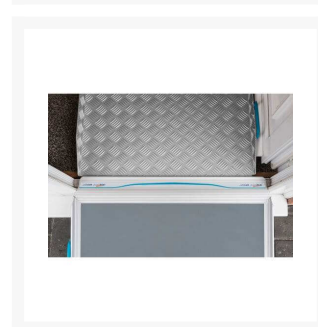

Independent 4 Life

NEW Aerolight-Up&Over Portable Ramp Combo, 76 W x 150cm Length

£819.60 Inc. VAT

Product Code: UO15

Product Images

Description

The NEW Aerolight®-Up&Over combines the benefits of 1x AX15 Aerolight-Xtra Premium Folding Suitcase 150cm (5ft) length ramp externally and the DM5 Doorline™-Multi to overcome uPVC door threshold with ease on the inside. Allowing the user to seamlessly transition right over the threshold.

A versatile and easy ramp solution that is quick to deploy with a maximum internal threshold height of 10cm (3.94 inches) and external maximum height of 19cm (7.48 inches) with a 1:8 gradient.

The folding ramp is easier to store and ideal for situations where ramps cannot be left in place at all times, but storage space is also limited.

Solves most threshold types and heights. Lightweight, hardwearing and a non-slip surfaces that supports up to 300kg maximum load.

Other kits are available in a range of external ramps lengths of 120cm (4ft), 180cm (6ft), 210cm (7ft) and 240cm (8ft).

Aerolight-Xtra Ramp key benefits:

- Lightweight
- Compact storage as the ramp folds and clips together
- Flat hinge on the underside, ensures the best step clearance
- Colour contrasting edge strips increases visibility for the visually impaired and reduced trip hazard
- Easy to carry and deploy
- Plastic carrying handles
- Full width folding access ramp
- Anti-slip surface provides excellent grip
- When folded the wearing surface is on the inside, making carrying, deployment and storage easy
- Designed, manufactured, and stocked in the UK
- Save £'s by buying as a kit