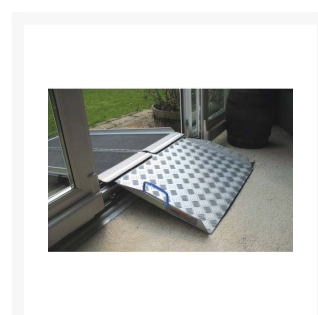

Independent 4 Life

NEW Aerolight-Up&Over Portable Ramp Combo, 76 W x 150cm Length

£819.60 Inc. VAT

Product Code: UO15

Product Images

Description

The NEW Aerolight®-Up&Over combines the benefits of 1x AX15 Aerolight-Xtra Premium Folding Suitcase 150cm (5ft) length ramp externally and the DM5 Doorline™-Multi to overcome uPVC door threshold with ease on the inside. Allowing the user to seamlessly transition right over the threshold.

A versatile and easy ramp solution that is quick to deploy with a maximum internal threshold height of 10cm (3.94 inches) and external maximum height of 19cm (7.48 inches) with a 1:8 gradient.

The folding ramp is easier to store and ideal for situations where ramps cannot be left in place at all times, but storage space is also limited.

Solves most threshold types and heights. Lightweight, hardwearing and a non-slip surfaces that supports up to 300kg maximum load.

Other kits are available in a range of external ramps lengths of 120cm (4ft), 180cm (6ft), 210cm (7ft) and 240cm (8ft).

Aerolight-Xtra Ramp key benefits:

- Lightweight
- Compact storage as the ramp folds and clips together
- Flat hinge on the underside, ensures the best step clearance
- Colour contrasting edge strips increases visibility for the visually impaired and reduced trip hazard
- Easy to carry and deploy
- Plastic carrying handles
- Full width folding access ramp
- Anti-slip surface provides excellent grip
- When folded the wearing surface is on the inside, making carrying, deployment and storage easy
- Designed, manufactured, and stocked in the UK
- Save £'s by buying as a kit