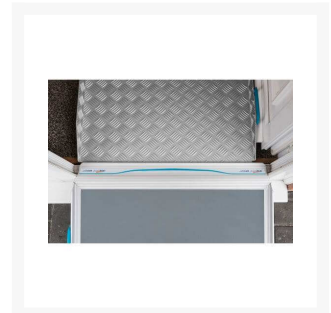

Independent 4 Life

NEW Aerolight-Up&Over Portable Ramp Combo, 76 W x 180cm Length

£908.40 Inc. VAT

Product Code: UO18

Product Images

Description

The NEW Aerolight®-Up&Over combines the benefits of 1x AX18 Aerolight-Xtra Premium Folding Suitcase 180cm (6ft) length ramp externally and the DM5 Doorline™-Multi to overcome uPVC door threshold with ease on the inside. Allowing the user to seamlessly transition right over the threshold.

A versatile and easy ramp solution that is quick to deploy with a maximum internal threshold height of 10cm (3.94 inches) and external maximum height of 23cm (9.06 inches) with a 1:8 gradient.

The folding ramp is easier to store and ideal for situations where ramps cannot be left in place at all times, but storage space is also limited.

Solves most threshold types and heights. Lightweight, hardwearing and a non-slip surfaces that supports up to 300kg maximum load.

Other kits are available in a range of external ramps lengths of 120cm (4ft), 150cm (5ft), 210cm (7ft) and 240cm (8ft).

Aerolight-Xtra Ramp key benefits:

- Lightweight
- Compact storage as the ramp folds and clips together
- Flat hinge on the underside, ensures the best step clearance
- Colour contrasting edge strips increases visibility for the visually impaired and reduced trip hazard
- Easy to carry and deploy
- Plastic carrying handles
- Full width folding access ramp
- Anti-slip surface provides excellent grip
- When folded the wearing surface is on the inside, making carrying, deployment and storage easy
- Designed, manufactured, and stocked in the UK
- Save £'s by buying as a kit