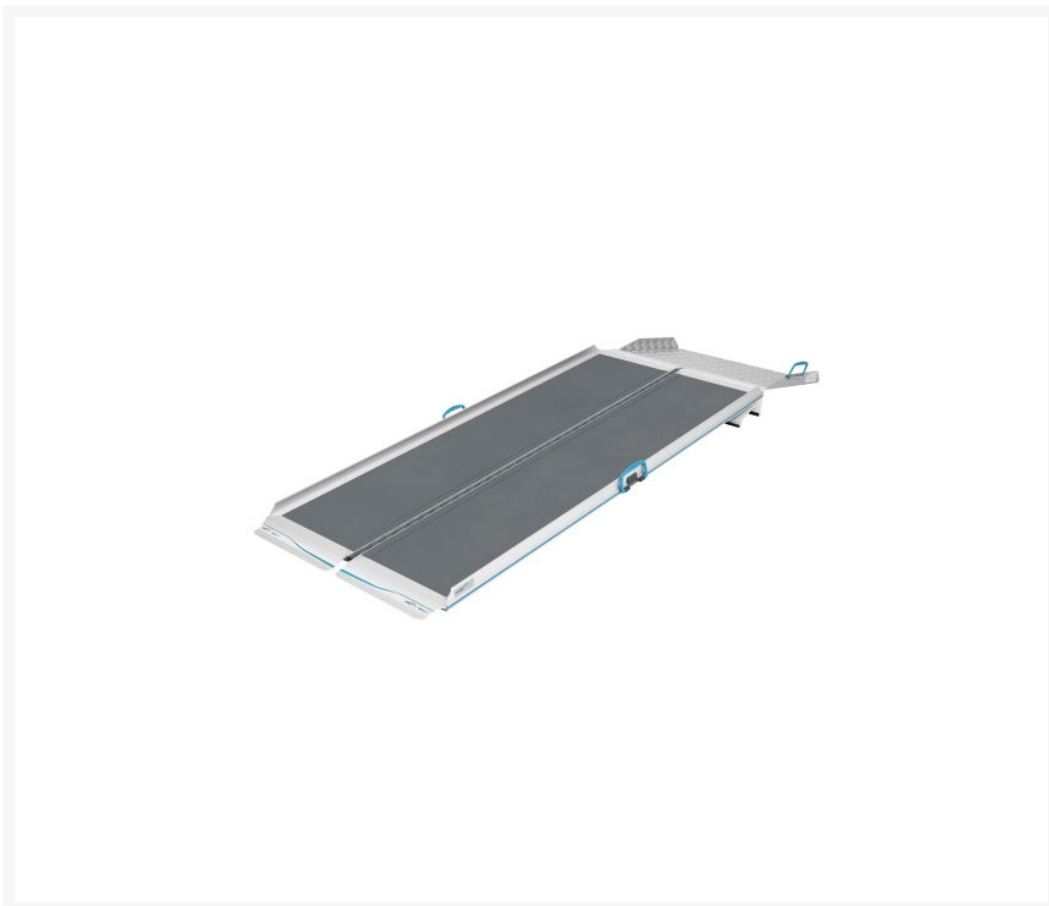

Independent 4 Life

NEW Aerolight-Up&Over Portable Ramp Combo, 76 W x 180cm Length

£908.40 Inc. VAT

Product Code: UO18

Product Images

Description

The NEW Aerolight®-Up&Over combines the benefits of 1x AX18 Aerolight-Xtra Premium Folding Suitcase 180cm (6ft) length ramp externally and the DM5 Doorline™-Multi to overcome uPVC door threshold with ease on the inside. Allowing the user to seamlessly transition right over the threshold.

A versatile and easy ramp solution that is quick to deploy with a maximum internal threshold height of 10cm (3.94 inches) and external maximum height of 23cm (9.06 inches) with a 1:8 gradient.

The folding ramp is easier to store and ideal for situations where ramps cannot be left in place at all times, but storage space is also limited.

Solves most threshold types and heights. Lightweight, hardwearing and a non-slip surfaces that supports up to 300kg maximum load.

Other kits are available in a range of external ramps lengths of 120cm (4ft), 150cm (5ft), 210cm (7ft) and 240cm (8ft).

Aerolight-Xtra Ramp key benefits:

- Lightweight
- Compact storage as the ramp folds and clips together
- Flat hinge on the underside, ensures the best step clearance
- Colour contrasting edge strips increases visibility for the visually impaired and reduced trip hazard
- Easy to carry and deploy
- Plastic carrying handles
- Full width folding access ramp
- Anti-slip surface provides excellent grip
- When folded the wearing surface is on the inside, making carrying, deployment and storage easy
- Designed, manufactured, and stocked in the UK
- Save £'s by buying as a kit