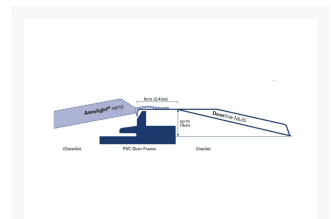

Independent 4 Life

NEW Aerolight-Up&Over Portable Ramp Combo, 76 W x 180cm Length

£908.40 Inc. VAT

Product Code: UO18

Product Images

Description

The NEW Aerolight®-Up&Over combines the benefits of 1x AX18 Aerolight-Xtra Premium Folding Suitcase 180cm (6ft) length ramp externally and the DM5 Doorline™-Multi to overcome uPVC door threshold with ease on the inside. Allowing the user to seamlessly transition right over the threshold.

A versatile and easy ramp solution that is quick to deploy with a maximum internal threshold height of 10cm (3.94 inches) and external maximum height of 23cm (9.06 inches) with a 1:8 gradient.

The folding ramp is easier to store and ideal for situations where ramps cannot be left in place at all times, but storage space is also limited.

Solves most threshold types and heights. Lightweight, hardwearing and a non-slip surfaces that supports up to 300kg maximum load.

Other kits are available in a range of external ramps lengths of 120cm (4ft), 150cm (5ft), 210cm (7ft) and 240cm (8ft).

Technical details:

- AX18 - Max. External height at a 1:8 gradient: 23cm (9.06")
- AX18 - External ramp length: 180cm (6ft)
- AX18 - Ramp width, excluding handles: 76cm (30")
- AX18 - Internal lip width: 71.4cm (28.1")
- DM5 - Max. Internal height of door threshold: 10cm (3.94")
- DM5 - Internal Ramp length: 57.5cm (23")
- DM5 - Ramp width, excluding handles: 70cm (28")
- Maximum capacity of system: 300kg (47st)
- Materials: Aluminium, stainless steel fixings and plastics