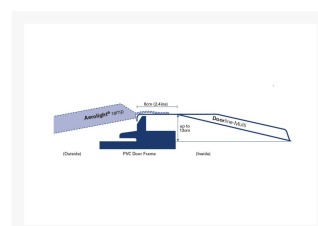

Product Images