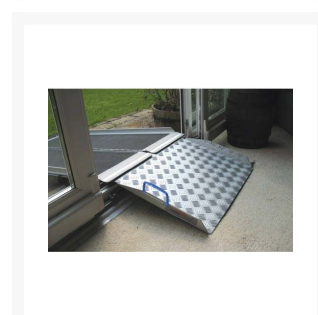

Independent 4 Life

NEW Aerolight-Up&Over Portable Ramp Combo, 76 W x 240cm Length

£1,113.60 Inc. VAT

Product Code: UO24

Product Images