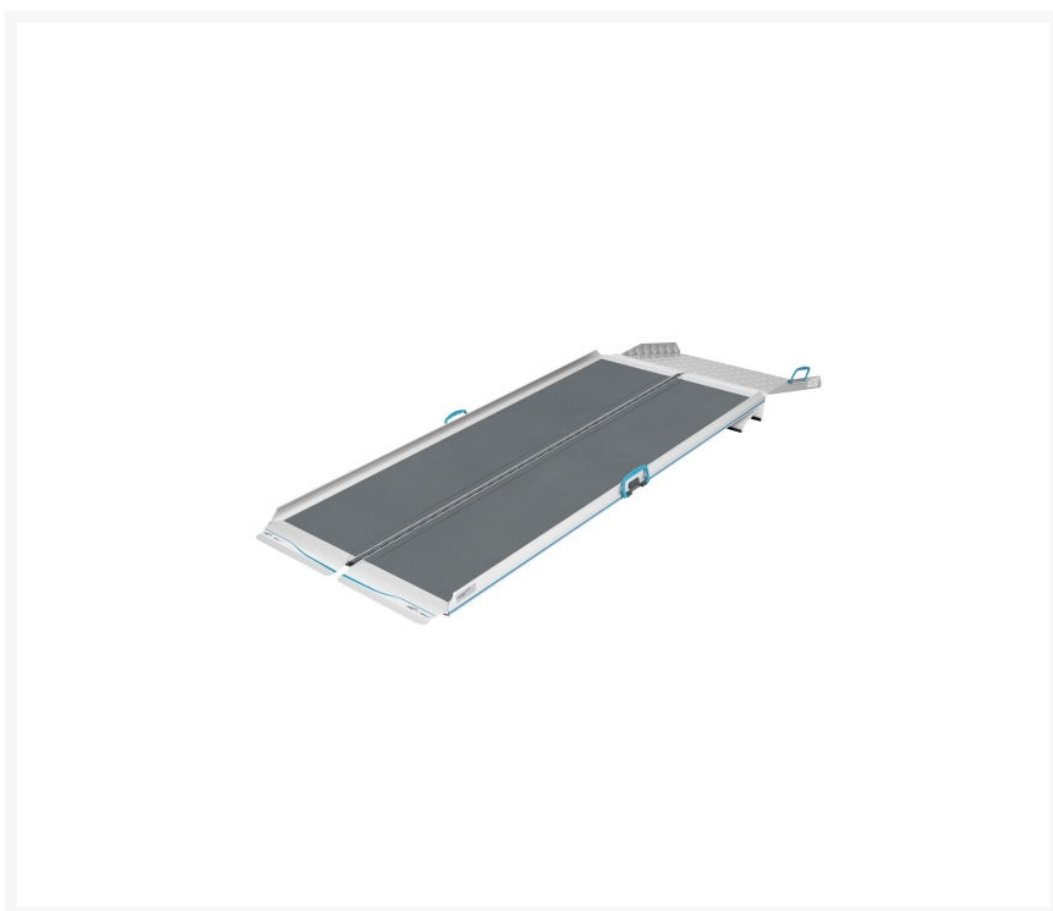

## Description

---

The NEW Aerolight®-Up&Over combines the benefits of 1x AX24 Aerolight-Xtra Premium Folding Suitcase 240cm (8ft) length ramp externally and the DM5 Doorline™-Multi to overcome uPVC door threshold with ease on the inside. Allowing the user to seamlessly transition right over the threshold.

A versatile and easy ramp solution that is quick to deploy with a maximum internal threshold height of 10cm (3.94 inches) and external maximum height of 30cm (11.81 inches) with a 1:8 gradient.

The folding ramp is easier to store and ideal for situations where ramps cannot be left in place at all times, but storage space is also limited.