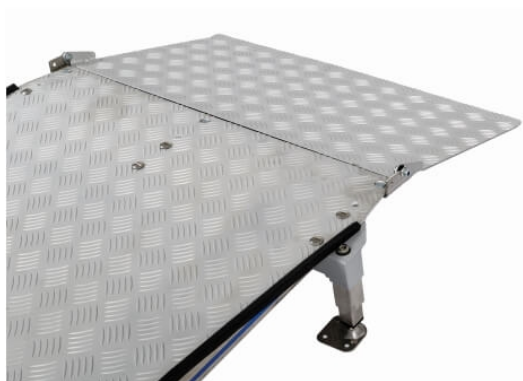

Independent 4 Life

RampCentre Permaramp- Entry Flap 45cm Long (Fits Standard Permaramp-adjust)

£416.40 Inc. VAT

Product Code: PE5

Product Images

Description

The Permaramp®-Entry flap™ will only fit the standard width Permaramp-Adjust (order ramp separately), for sliding and inward opening doors.

The Entry flap™ allows you to have a Permaramp-Adjust ramp fixed in place outside, so you can close/lock the door as normal. When the ramp is needed the flap folds down over to the inside of the threshold, giving a smooth transition all the way into the property.

Manufactured from aluminium with the unique Gripdeck™ surface on both sides that offers an excellent all-weather grip surface that retains grip even when wet.

Key benefits:

- Perfect for wheelchair access
- Hand strap for fast and easy operation
- For sliding and inward opening doors with uPVC and timber thresholds
- Gripdeck™ surface on both sides
- Designed, manufactured and stocked in the UK

Technical details:

- Width: 72cm (28.3")
- Length: 45cm (18")
- Max. Load: 300kg (47st)
- Weight: 4.8kg (10.6lbs)

Warranty:

- 2-year manufacturer warranty

Additional Information

Manufacturer	RampCentre
Length (cm / foot / inches)	45 / 1ft 4.8"
Ramp Width (cm / inches)	72 / 28.4"
Application / Ramp Type	Ramp Accessory
Dead Weight (kg / lbs)	0 to 4.99 / 11.00
Ramp Material	Aluminium
Handrails	No Handrails