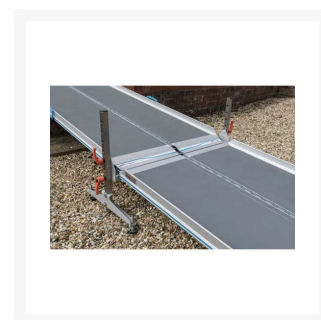

Independent 4 Life

RampCentre AJ4 Joining Support 44cm High, use with Any NEW Aerolight Ramps

£423.60 Inc. VAT

Product Code: AJ4

Product Images

Description

The AJ4 Joining Support is designed to allow any 2x NEW Aerolight ramps to be joined together to create a longer ramp.

EORI GB942447711000

situation.

Key benefits:

- Height adjustable with easy to use locking handles either side to secure the ramp in place at your required height
- Adjustable support feet for uneven ground and surfaces
- Lateral cross beam supports the weight of the ramp
- Designed, manufactured, and stocked in the UK

Technical details:

- Lightweight: 4.7kg (10lbs)
- Actual height: 44cm (17.23")
- Minimum height: 11cm (4")
- Maximum height: 45cm (18")
- Maximum capacity: 350kg (55st)
- Materials: Stainless steel, steel and plastics