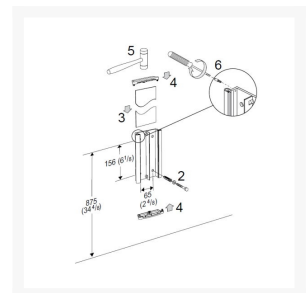

# Pressalit PLUS Wall Track, Grooved, 210mm for Left Operated Support Arms - Anthracite Grey

£76.80 Inc. VAT

Product Code: R9871112

# Description

---

Pressalit PLUS 210mm grooved wall track for vertical mounting, allows for left hand operated Pressalit support arms to be removed for deployment elsewhere.

## Technical specification:

- Left hand operated
- Length (mm): 234
- Track depth (mm): 33
- Height adjustment range for support arm (mm): 50
- Materials: Wall track is primarily made of 10-micrometre anodized aluminium
- Materials: Cover plate is made of polystyrene and the ends of the track are capped with ABS polymer

## Additional Information

---

Manufacturer	Pressalit
Length (mm)	210
Track Type	Vertical
Colour	Anthracite Grey