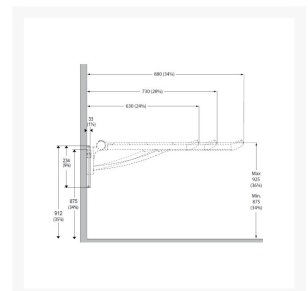

# Description

---

Pressalit PLUS 210mm grooved wall track for vertical mounting, allows for left hand operated Pressalit support arms to be removed for deployment elsewhere.

## Technical specification:

- Left hand operated
- Length (mm): 234
- Track depth (mm): 33
- Height adjustment range for support arm (mm): 50
- Materials: Wall track is primarily made of 10-micrometre anodized aluminium
- Materials: Cover plate is made of polystyrene and the ends of the track are capped with ABS polymer

## Additional Information

---

Manufacturer	Pressalit
Length (mm)	210
Track Type	Vertical
Colour	Anthracite Grey