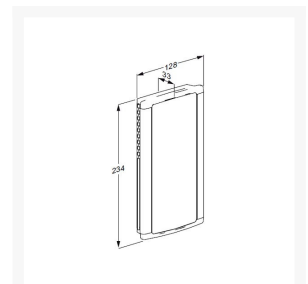

Product Images