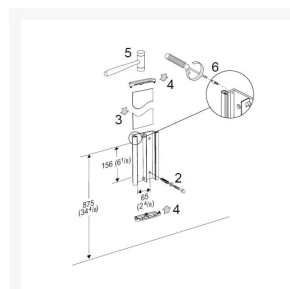

# Description

---

Pressalit PLUS 210mm grooved wall track for vertical mounting, allows for right hand operated Pressalit support arms to be removed for deployment elsewhere.

## Technical specification:

- Right hand operated
- Length (mm): 234
- Track depth (mm): 33
- Height adjustment range for support arm (mm): 50
- Materials: Wall track is primarily made of 10-micrometre anodized aluminium
- Materials: Cover plate is made of polystyrene and the ends of the track are capped with ABS polymer

## Additional Information

---

Manufacturer	Pressalit
Length (mm)	210
Track Type	Vertical
Colour	Anthracite Grey