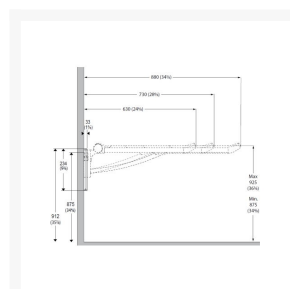

# Pressalit PLUS Wall Track, Grooved, 210mm for Right Operated Support Arms - Anthracite Grey

£76.80 Inc. VAT

Product Code: R9872112

# Description

---

Pressalit PLUS 210mm grooved wall track for vertical mounting, allows for right hand operated Pressalit support arms to be removed for deployment elsewhere.

## Technical specification:

- Right hand operated
- Length (mm): 234
- Track depth (mm): 33
- Height adjustment range for support arm (mm): 50
- Materials: Wall track is primarily made of 10-micrometre anodized aluminium
- Materials: Cover plate is made of polystyrene and the ends of the track are capped with ABS polymer

## Additional Information

---

Manufacturer	Pressalit
Length (mm)	210
Track Type	Vertical
Colour	Anthracite Grey