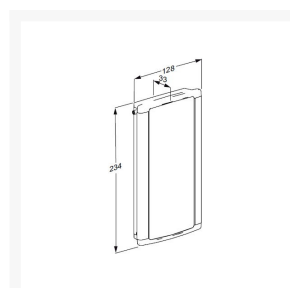

Product Images