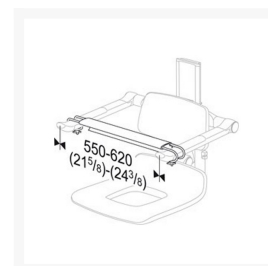

Product Images