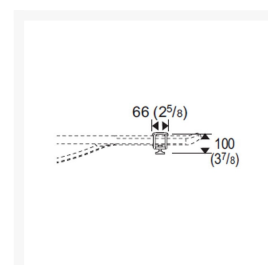

Independent 4 Life

Pressalit PLUS Front/Back Support for Shower Seat 450 & Support Arms, ADJ 550-620mm - Choice of Colour

£472.50 Inc. VAT

Product Code: RT874xxx

Product Images

Product Options

Colour	Price Inc. VAT
Pressalit Anthracite 112	£472.50
Pressalit Dark Blue 108	£505.20
Pressalit Red 035	£505.20
Pressalit White 000	£472.50

Description

Pressalit front and back support rail for fixing to the Pressalit 450 shower seats with armrests and between Pressalit support arms (order both separately).

Adjustable 550-620mm width with screw clamp fixings either side to secure to the support arms for increased comfort and security of the user. Note this requires a carer for assisted use if using as a front support.

Key benefits:

- Suitable adults
- Manually adjustable front and back support
- Available in a range of 4x colours

Technical details:

- Adjustable width (mm): 550-620
- Depth of support (mm): 66
- Overall height (mm): 100
- Max. load (kg): 70
- Product weight (kg): 1.12