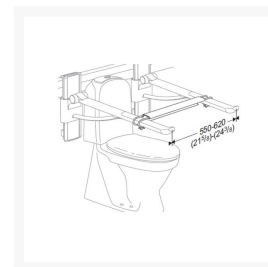

Product Images