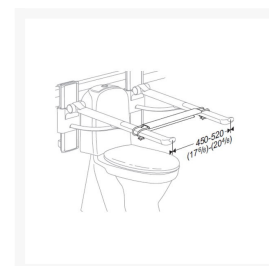

Product Images