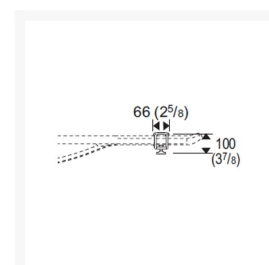

Independent 4 Life

Pressalit PLUS Front/Back Support for Shower Seat 310 & Support Arms, ADJ 450-520mm - Choice of Colour

£468.90 Inc. VAT

Product Code: RT873xxx

Product Images

Product Options

Colour	Price Inc. VAT
Pressalit Anthracite 112	£468.90
Pressalit Dark Blue 108	£502.50
Pressalit Red 035	£502.50
Pressalit White 000	£468.90

Description

Pressalit front and back support rail for fixing to the Pressalit 310 shower seats with armrests and between Pressalit support arms (order both separately).

Adjustable 450-520mm width with screw clamp fixings either side to secure to the support arms for increased comfort and security of the user. Note this requires a carer for assisted use if using as a front support.

Key benefits:

- Suitable for children and small adults
- Manually adjustable front and back support
- Available in a range of 4x colours

Technical details:

- Adjustable width (mm): 450-520
- Depth of support (mm): 66
- Overall height (mm): 100
- Max. load (kg): 70
- Product weight (kg): 0.98