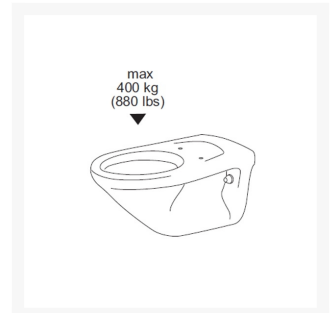

Independent 4 Life

Pressalit 700mm Wall Hung Rimless Toilet Pan - White Ceramic

£761.40 Inc. VAT

Product Code: R2099000

Product Images

Description

Pressalit PLUS 700mm wall hung rimless toilet, ideal for bathrooms which will be used for side transfers from wheelchairs and overhead or mobile hoists.

A long toilet pan also allows more space for carers, helping to avoid awkward or strenuous working positions.

Key benefits:

- Good access for side transfers from wheelchair and overhead and mobile hoists
- A wall hung toilet makes mounting possible at individual heights
- Space to the underside for a mobile hoist and the carer's feet
- Can be installed at different heights for user requirements
- Hygienic installation - easier to clean the floor and surrounds
- For mounting on back to wall frames (Order separately)
- Compatible with the SELECT manual and electric height adjustable toilet lifters (Order separately)
- Large range of Pressalit compatible toilet seats with or without lids (Order separately)
- WC manufactured by Villeroy & Boch

Technical details:

- Distance from wall to the front (mm): 700
- Width (mm): 355
- Toilet seat fixing (mm): 155 centre to centre
- Bottom fix toilet seat hinges
- White Ceramic
- Weight (kg): 22
- Max. weight load capacity of (kg): 40
- Includes feed pipe, waste pipe and 2x sealing rings

Additional Information

Manufacturer	Pressalit
Brand / Model	Pressalit / Select
Can Be Combined With	Pre-wall Mounting Frames, Geberit Monolith Front of Wall Cisterns, Pressalit Toilet Lifters
Colour	White
Wash/Dry Bidet/Toilet - Compatible	Yes
Style / Type	Wall-hung WC
Warranty	5 Year Standard
Seat Length (mm)	700
Seat Width (mm)	355
Hinge Spacing (mm)	155
Technologies	Rimfree WC Ceramic Pan