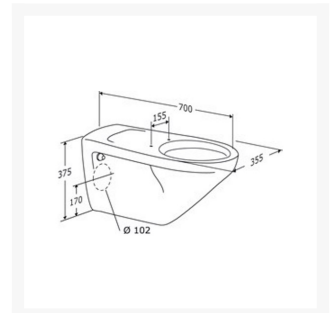

Independent 4 Life

Pressalit 700mm Wall Hung Rimless Toilet Pan - White Ceramic

£761.40 Inc. VAT

Product Code: R2099000

Product Images

Description

Pressalit PLUS 700mm wall hung rimless toilet, ideal for bathrooms which will be used for side transfers from wheelchairs and overhead or mobile hoists.

A long toilet pan also allows more space for carers, helping to avoid awkward or strenuous working positions.

Key benefits:

- Good access for side transfers from wheelchair and overhead and mobile hoists
- A wall hung toilet makes mounting possible at individual heights
- Space to the underside for a mobile hoist and the carer's feet
- Can be installed at different heights for user requirements
- Hygienic installation - easier to clean the floor and surrounds
- For mounting on back to wall frames (Order separately)
- Compatible with the SELECT manual and electric height adjustable toilet lifters (Order separately)
- Large range of Pressalit compatible toilet seats with or without lids (Order separately)
- WC manufactured by Villeroy & Boch

Technical details:

- Distance from wall to the front (mm): 700
- Width (mm): 355
- Toilet seat fixing (mm): 155 centre to centre
- Bottom fix toilet seat hinges
- White Ceramic
- Weight (kg): 22
- Max. weight load capacity of (kg): 40
- Includes feed pipe, waste pipe and 2x sealing rings

Additional Information

Manufacturer	Pressalit
Brand / Model	Pressalit / Select
Can Be Combined With	Pre-wall Mounting Frames, Geberit Monolith Front of Wall Cisterns, Pressalit Toilet Lifters
Colour	White
Wash/Dry Bidet/Toilet - Compatible	Yes
Style / Type	Wall-hung WC
Warranty	5 Year Standard
Seat Length (mm)	700
Seat Width (mm)	355
Hinge Spacing (mm)	155
Technologies	Rimfree WC Ceramic Pan