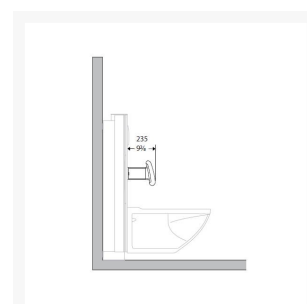

Product Images