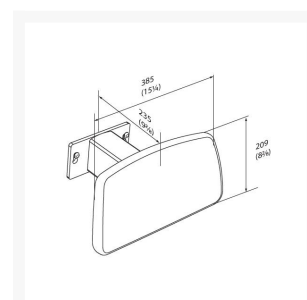

Product Images