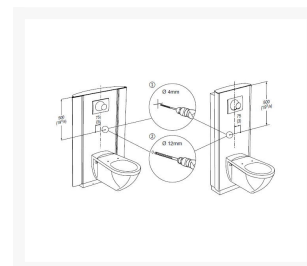

Product Images