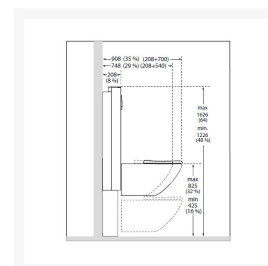

Product Images