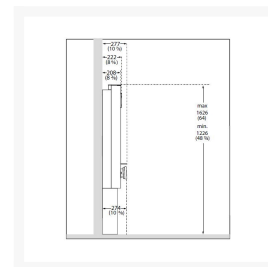

Product Images