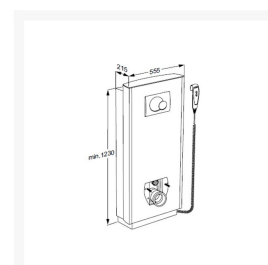

Independent 4 Life

Pressalit SELECT TL1 Toilet Lifter, ELECT ADJ, Wired Hand Control, Floor Outlet - Choice of Colour

£6,555.60 Inc. VAT

Product Code: R8212xxx

Product Images

Product Options

Colour	Price Inc. VAT
Pressalit White 000	£6,555.60
Pressalit Anthracite 112	£6,555.60

Description

Electric height adjustable toilet lifter from the Pressalit SELECT range.

The toilet lifter provides 400mm of continuous adjustment, via the wired hand controller, between 425 - 825mm.

The lifter can be at different heights to suit different users/transfer techniques, powered adjustments with an easy to use controller where frequent adjustments are essential.

Technical details:

- Overall width (mm): 555
- Overall depth (mm): 215
- Height Min-Max (mm): 1230-1630
- Height adjustment (mm): 400
- Height adjustment range (mm): 425-825
- Geberit cistern with dual flushing system preset at 3/6 litres
- Geberit dual flushing plate, surface mounted
- Floor waste outlet
- Weight (kg): 60.0
- Maximum user weight (kg): 200
- Maximum load, including user mass and accessories (kg): 235
- Speed, up (mm/s): 12
- Speed, downwards (mm/s): 12
- Noise level (dB): 48