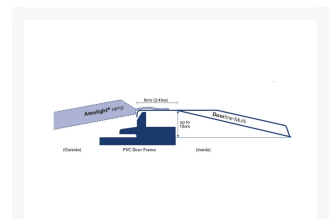

Independent 4 Life

RampCentre Doorline-multi, for uPVC Door Thresholds - 70 W x 56 & 74cm Lengths

From: £270.00
To: £313.20
Inc. VAT

Product Code: DM5-DM7

Product Images

Product Code / Width / Length (cm)

	<p>DM5 / 70 W x 56cm L</p> <p>The Doorline Multi helps you overcome uPVC door thresholds and any threshold with ease on the inside, for use with the NEW Aerolight and Ultralight ramps. Extremely lightweight for quick and easy use, with a 300kg maximum load capacity. 70cm width, length 56cm. Max. recommended height 10cm.</p>	<p>£225.00</p>
	<p>DM7 / 70 W x 74cm L</p> <p>The Doorline Multi helps you overcome uPVC door thresholds and any threshold with ease on the inside, for use with the NEW Aerolight and Ultralight ramps. Extremely lightweight for quick and easy use, with a 300kg maximum load capacity. 70cm width, length 74cm. Max. recommended height 13cm.</p>	<p>£261.00</p>

Description

The Doorline™ Multi helps you overcome uPVC door thresholds and any threshold with ease on the inside, for use with the NEW Aerolight® and Ultralight ramps.

The Multi rests securely on the door threshold whilst spreading the weight, creating a strong edge nosing for any Aerolight® ramp (not included) to allow access from the outside.

Available in two lengths 57.5cm (23") and 74cm (29") both of which are 70cm (28") wide.

Extremely lightweight for quick and easy use, with a 300kg maximum load capacity.

The DM5 Doorline™-Multi is supplied as part of the NEW Aerolight®-Up&Over, as part of bundle saving packs with different length ramps (Product Code: UO).

Compatible with:

- The NEW Aerolight® range of ramps
- The Ultralight™ range of channel ramps

Technical details:

- Ramp width: 70cm (28")
- Total length: DM5 - 56cm (22") / DM7 - 74cm (29")
- Max. Recommended height: DM5 - 10cm (3.94") / DM7 - 13cm (5.1")
- Weight: DM5 - 3.6kg (7.8lbs) / DM7 - 4.7kg (10.4lbs)
- Maximum capacity 300kg (47st)
- Materials: Aluminium, stainless steel fixings and plastics