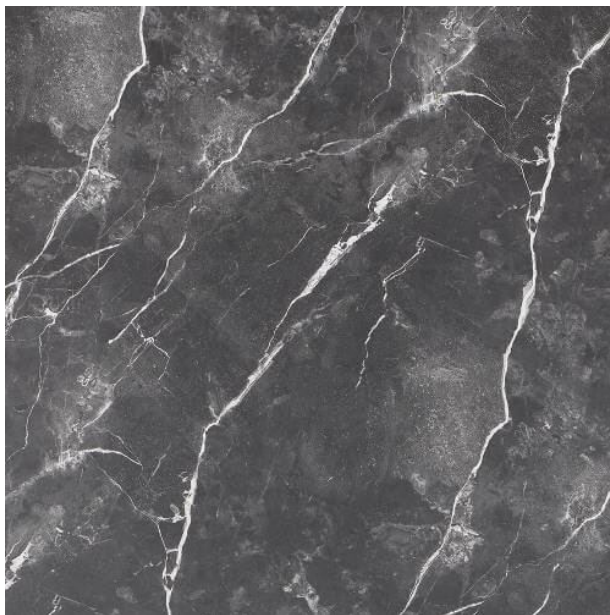

Independent 4 Life

Showerwall Wall Panels - Phantom Marble - Choice of Panel

£137.36 Inc. VAT

Product Code: SW68

Product Images