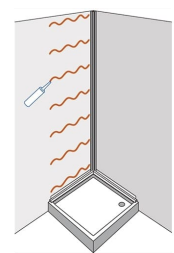

Product Images